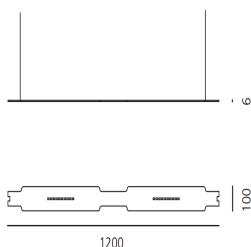

100% Suspension Basic - Silver

Ross Lovegrove

IP20 

LUMINAIRE

- Watt: **32W**
- Delivered lumens output: **2427lm**
- CCT: **4000K**
- Efficiency: **80%**
- Efficacy: **75.84lm/W**
- CRI: **80**

DESCRIPTION

Only 6mm of thickness of the aluminum body. Controlled direct and indirect diffuse emission. Touch dimmer on the module body (Only for 100% Suspension). Independent management of each module even within multiple configurations (Only for 100% Suspension). It is possible to connect up to 7 modules with a single power supply. Mechanical connecting elements (Magnetic) and electrical on the edges of each module. Connection joints 90 ° and 120 °.

PRODUCT CODE: - - -

FEATURES

- Article Code: - - -
- Colour: **Silver**
- Installation: **Suspension**
- Series: **Scenarios**
- Environment: **Indoor**
- design by: **Ross Lovegrove**

DIMENSIONS

- Length: **cm 120**
- Width: **cm 0.6**
- Height: **cm 10**
- Weight: **cm 1.6**