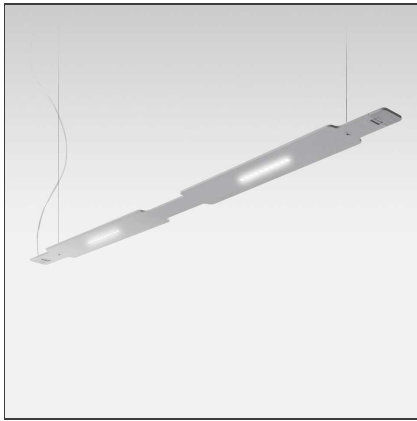

100% Suspension Basic - Silver/white

IP20 

DESIGN

Ross Lovegrove

BESCHREIBUNG

Only 6mm of thickness of the aluminum body. Controlled direct and indirect diffuse emission. Touch dimmer on the module body (Only for 100% Suspension). Independent management of each module even within multiple configurations (Only for 100% Suspension). It is possible to connect up to 7 modules with a single power supply. Mechanical connecting elements (Magnetic) and electrical on the edges of each module. Connection joints 90 ° and 120 °.

TECHNISCHE ZEICHNUNGEN

FUNKTIONEN

Artikelnummer:	DRL1903B00B	Serie:	Scenarios
Farbe:	Silver/white		
Installation:	Pendelleuchte		
Anwendungsbereich:	Innenbeleuchtung		

DIMENSION

Länge:	cm 120
Breite:	cm 0,6
Höhe:	cm 10
Gewicht:	kg 1,6