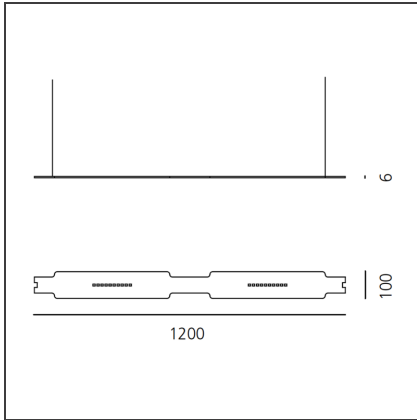

100% Suspension Basic - Silver/white

IP20 

DESIGN

Ross Lovegrove

BESCHREIBUNG

Only 6mm of thickness of the aluminum body. Controlled direct and indirect diffuse emission. Touch dimmer on the module body (Only for 100% Suspension). Independent management of each module even within multiple configurations (Only for 100% Suspension). It is possible to connect up to 7 modules with a single power supply. Mechanical connecting elements (Magnetic) and electrical on the edges of each module. Connection joints 90 ° and 120 °.

TECHNISCHE ZEICHNUNGEN

FUNKTIONEN

Artikelnummer:	DRL1903B00B	Serie:	Scenarios
Farbe:	Silver/white		
Installation:	Pendelleuchte		
Anwendungsbereich:	Innenbeleuchtung		

DIMENSION

Länge:	cm 120
Breite:	cm 0,6
Höhe:	cm 10
Gewicht:	kg 1,6