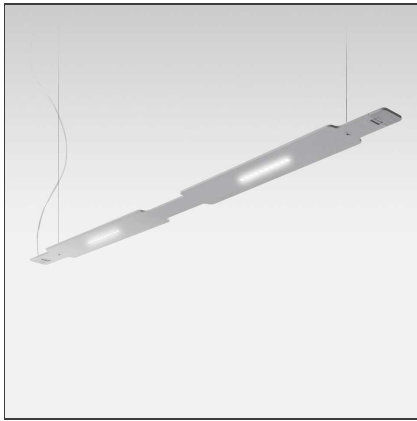

100% Suspension Basic - White

IP20 

DESIGN

Ross Lovegrove

BESCHREIBUNG

Only 6mm of thickness of the aluminum body. Controlled direct and indirect diffuse emission. Touch dimmer on the module body (Only for 100% Suspension). Independent management of each module even within multiple configurations (Only for 100% Suspension). It is possible to connect up to 7 modules with a single power supply. Mechanical connecting elements (Magnetic) and electrical on the edges of each module. Connection joints 90 ° and 120 °.

TECHNISCHE ZEICHNUNGEN

FUNKTIONEN

Artikelnummer:	DRL1903B10B	Serie:	Scenarios
Farbe:	White		
Installation:	Pendelleuchte		
Anwendungsbereich:	Innenbeleuchtung		

DIMENSION

Länge:	cm 120
Breite:	cm 0,6
Höhe:	cm 10
Gewicht:	kg 1,6