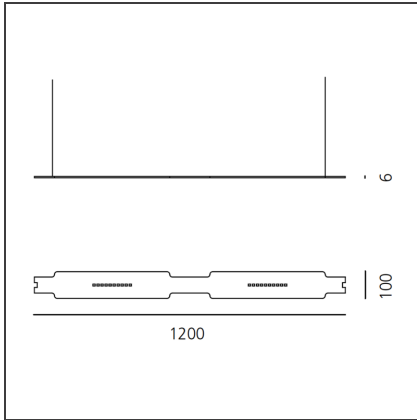

100% Suspension Basic - White

IP20 

DESIGN

Ross Lovegrove

BESCHREIBUNG

Only 6mm of thickness of the aluminum body. Controlled direct and indirect diffuse emission. Touch dimmer on the module body (Only for 100% Suspension). Independent management of each module even within multiple configurations (Only for 100% Suspension). It is possible to connect up to 7 modules with a single power supply. Mechanical connecting elements (Magnetic) and electrical on the edges of each module. Connection joints 90 ° and 120 °.

TECHNISCHE ZEICHNUNGEN

FUNKTIONEN

Artikelnummer:	DRL1903B10B	Serie:	Scenarios
Farbe:	White		
Installation:	Pendelleuchte		
Anwendungsbereich:	Innenbeleuchtung		

DIMENSION

Länge:	cm 120
Breite:	cm 0,6
Höhe:	cm 10
Gewicht:	kg 1,6