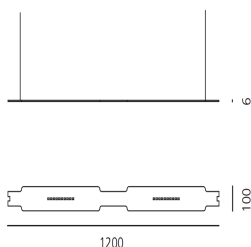

100% Suspension Basic - White

Ross Lovegrove

IP20 

LUMINAIRE

- Watt: **32W**
- Delivered lumens output: **2427lm**
- CCT: **4000K**
- Efficiency: **80%**
- Efficacy: **75.84lm/W**
- CRI: **80**

DESCRIPTION

Only 6mm of thickness of the aluminum body. Controlled direct and indirect diffuse emission. Touch dimmer on the module body (Only for 100% Suspension). Independent management of each module even within multiple configurations (Only for 100% Suspension). It is possible to connect up to 7 modules with a single power supply. Mechanical connecting elements (Magnetic) and electrical on the edges of each module. Connection joints 90 ° and 120 °.

PRODUCT CODE: - - -

FEATURES

- Article Code: - - -
- Colour: **White**
- Installation: **Suspension**
- Series: **Scenarios**
- Environment: **Indoor**
- design by: **Ross Lovegrove**

DIMENSIONS

- Length: **cm 120**
- Width: **cm 0.6**
- Height: **cm 10**
- Weight: **cm 1.6**