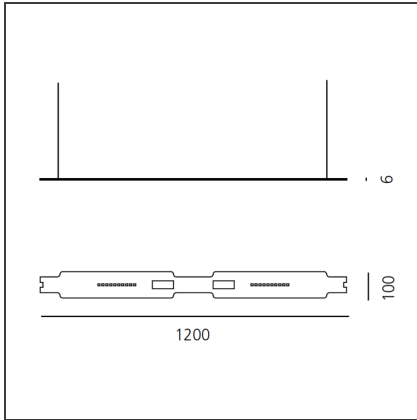

TECHNISCHE ZEICHNUNGEN

FUNKTIONEN

Artikelnummer:	DRL1903A09N	Serie:	Scenarios
Farbe:	Black		
Installation:	Pendelleuchte		
Anwendungsbereich:	Innenbeleuchtung		

DIMENSION

Länge:	cm 120
Breite:	cm 0,6
Höhe:	cm 10
Gewicht:	kg 1,6

INKLUSIVE LEUCHTMITTEL

Kategorie:	LED	Farbtemperatur(K):	4000K
Anzahl:	1		
Watt:	32W		
Typ:	0		
Class:	A		

LUMINAIRE

Watt:	32W	Lichtstrom (lm):	2427lm
		CCT:	4000K
		Efficiency:	80%
		Efficacy:	75,84lm/W
		CRI:	80
		Dimmer Typology:	Touch Dimmer