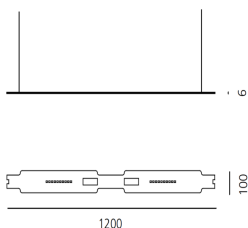

100% Suspension - Black

Ross Lovegrove

IP20 

LUMINAIRE

- Watt: **32W**
- Delivered lumens output: **2427lm**
- CCT: **4000K**
- Efficiency: **80%**
- Efficacy: **75.84lm/W**
- CRI: **80**
- Dimmer Typology: **Touch Dimmer**

DESCRIPTION

Only 6mm of thickness of the aluminum body. Controlled direct and indirect diffuse emission. Touch dimmer on the module body (Only for 100% Suspension). Independent management of each module even within multiple configurations (Only for 100% Suspension). It is possible to connect up to 7 modules with a single power supply. Mechanical connecting elements (Magnetic) and electrical on the edges of each module. Connection joints 90 ° and 120 °.

PRODUCT CODE: - - -

FEATURES

- Article Code: - - -
- Colour: **Black**
- Installation: **Suspension**
- Series: **Scenarios**
- Environment: **Indoor**
- design by: **Ross Lovegrove**

DIMENSIONS

- Length: **cm 120**
- Width: **cm 0.6**
- Height: **cm 10**
- Weight: **cm 1.6**