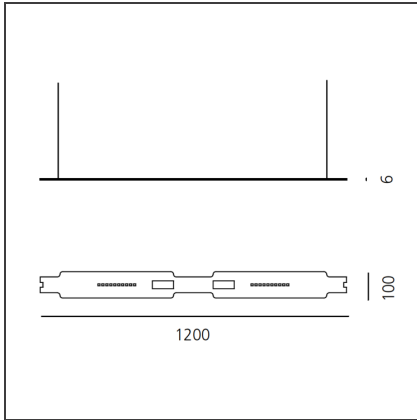

TECHNISCHE ZEICHNUNGEN

FUNKTIONEN

Artikelnummer:	DRL1903A00	Serie:	Scenarios
Farbe:	Silver		
Installation:	Pendelleuchte		
Anwendungsbereich:	Innenbeleuchtung		

DIMENSION

Länge:	cm 120
Breite:	cm 0,6
Höhe:	cm 10
Gewicht:	kg 1,6

INKLUSIVE LEUCHTMITTEL

Kategorie:	LED	Farbtemperatur(K):	4000K
Anzahl:	1		
Watt:	32W		
Typ:	0		
Class:	A		

LUMINAIRE

Watt:	32W	Lichtstrom (lm):	2427lm
		CCT:	4000K
		Efficiency:	80%
		Efficacy:	75,84lm/W
		CRI:	80
		Dimmer Typology:	Touch Dimmer