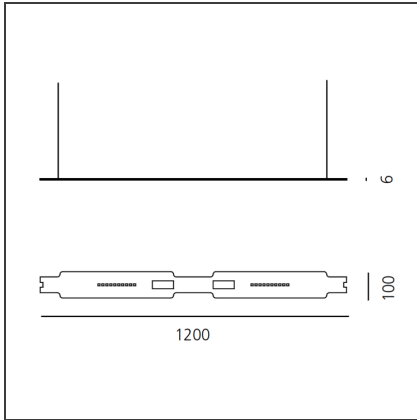

100% Suspension - Silver/white

IP20 

DESIGN

Ross Lovegrove

BESCHREIBUNG

Only 6mm of thickness of the aluminum body. Controlled direct and indirect diffuse emission. Touch dimmer on the module body (Only for 100% Suspension). Independent management of each module even within multiple configurations (Only for 100% Suspension). It is possible to connect up to 7 modules with a single power supply. Mechanical connecting elements (Magnetic) and electrical on the edges of each module. Connection joints 90 ° and 120 °.

TECHNISCHE ZEICHNUNGEN

FUNKTIONEN

Artikelnummer:	DRL1903A00B	Serie:	Scenarios
Farbe:	Silver/white		
Installation:	Pendelleuchte		
Anwendungsbereich:	Innenbeleuchtung		

DIMENSION

Länge:	cm 120
Breite:	cm 0,6
Höhe:	cm 10
Gewicht:	kg 1,6