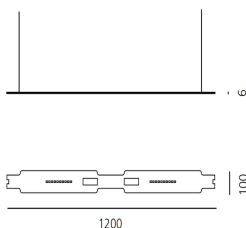

100% Suspension - Silver/white

Ross Lovegrove

IP20 ⊕

LUMINAIRE

- Watt: **32W**
- Delivered lumens output: **2427lm**
- CCT: **4000K**
- Efficiency: **80%**
- Efficacy: **75.84lm/W**
- CRI: **80**
- Dimmer Typology: **Touch Dimmer**

DESCRIPTION

Only 6mm of thickness of the aluminum body. Controlled direct and indirect diffuse emission. Touch dimmer on the module body (Only for 100% Suspension). Independent management of each module even within multiple configurations (Only for 100% Suspension). It is possible to connect up to 7 modules with a single power supply. Mechanical connecting elements (Magnetic) and electrical on the edges of each module. Connection joints 90 ° and 120 °.

PRODUCT CODE: - - -

FEATURES

- Article Code: - - -
- Colour: **Silver/white**
- Installation: **Suspension**
- Series: **Scenarios**
- Environment: **Indoor**
- design by: **Ross Lovegrove**

DIMENSIONS

- Length: **cm 120**
- Width: **cm 0.6**
- Height: **cm 10**
- Weight: **cm 1.6**