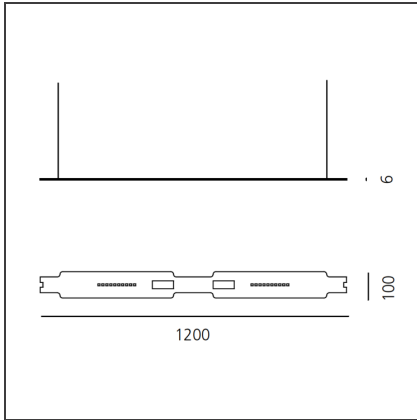

100% Suspension - White

IP20 

DESIGN

Ross Lovegrove

BESCHREIBUNG

Only 6mm of thickness of the aluminum body. Controlled direct and indirect diffuse emission. Touch dimmer on the module body (Only for 100% Suspension). Independent management of each module even within multiple configurations (Only for 100% Suspension). It is possible to connect up to 7 modules with a single power supply. Mechanical connecting elements (Magnetic) and electrical on the edges of each module. Connection joints 90 ° and 120 °.

TECHNISCHE ZEICHNUNGEN

FUNKTIONEN

Artikelnummer:	DRL1903A10B	Serie:	Scenarios
Farbe:	White		
Installation:	Pendelleuchte		
Anwendungsbereich:	Innenbeleuchtung		

DIMENSION

Länge:	cm 120
Breite:	cm 0,6
Höhe:	cm 10
Gewicht:	kg 1,6