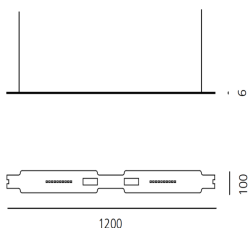

100% Suspension - White

Ross Lovegrove

IP20 ⊕

LUMINAIRE

- Watt: **32W**
- Delivered lumens output: **2427lm**
- CCT: **4000K**
- Efficiency: **80%**
- Efficacy: **75.84lm/W**
- CRI: **80**
- Dimmer Typology: **Touch Dimmer**

DESCRIPTION

Only 6mm of thickness of the aluminum body. Controlled direct and indirect diffuse emission. Touch dimmer on the module body (Only for 100% Suspension). Independent management of each module even within multiple configurations (Only for 100% Suspension). It is possible to connect up to 7 modules with a single power supply. Mechanical connecting elements (Magnetic) and electrical on the edges of each module. Connection joints 90 ° and 120 °.

PRODUCT CODE: - - -

FEATURES

- Article Code: - - -
- Colour: **White**
- Installation: **Suspension**
- Series: **Scenarios**
- Environment: **Indoor**
- design by: **Ross Lovegrove**

DIMENSIONS

- Length: **cm 120**
- Width: **cm 0.6**
- Height: **cm 10**
- Weight: **cm 1.6**