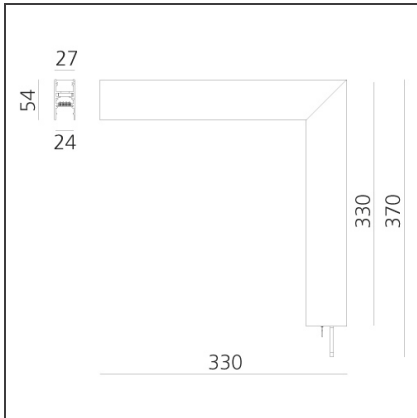

A.24 - Ceiling Magnetic Track - 90° Ceiling Track Corner (on perpendicular planes) - Black

IP20   

DESIGN BY

Carlotta de Bevilacqua

DESCRIPTION

A.24 is a new comprehensive and flexible system to design light in space. A single profile, only 24 mm thick, can be installed in the recessed, ceiling or suspension mode to continuously follow the angles on a flat or three-dimensional surface. This profile hosts to a variety of performance options: diffused light, sharp optical units with three beam angles, or a smart magnetic track. This makes A.24 a flexible system, as well as an open platform to accommodate other products from the Architectural collection. The suspension version also features direct emission. The three solutions can be alternated to match the architecture and the room functions with utmost flexibility. The competence of Artemide is revealed by the quality of light, as well as by the ability of A.24 to freely move in space, with direct power connection points up to 14 metres apart.

TECHNICAL DRAWINGS

FEATURES

Article Code:	AQ39304	Series:	Indoor
Colour:	Black		
Installation:	Ceiling, Suspension, Recessed		
Environment:	Indoor		

DIMENSIONS

Length:	cm 31.5
Width:	cm 5.4
Height:	cm 33
Weight:	kg 0.9

240W Ceiling power supply kit (cable length 2,2 m) - 230VAC-48VDC - IP20 - 321x91x111H - White - DALI AQ17201

240W Ceiling power supply kit (cable length 2,2 m) - 230VAC-48VDC - IP20 - 321x91x111H - Black - DALI AQ17204

power supply kit
(cable length 2,2
m) - 230VAC-
48VDC - IP20 -
396x195x112H -
DALI
AQ16801

power supply kit
(cable length 2,2
m) - 230VAC-
48VDC - IP20 -
321x91x111H -
Black - APP
Compatible
AQ17704APP