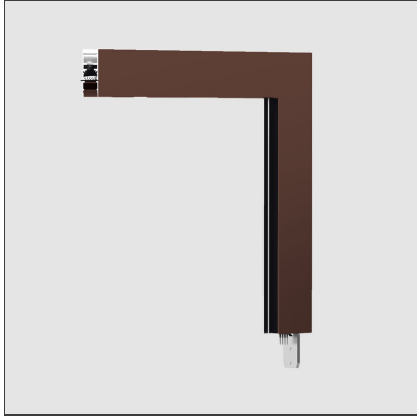

A.24 - Ceiling Magnetic Track - 90° Ceiling Track Corner (on perpendicular planes) - Brushed Bronze

IP20   

DESIGN BY

Carlotta de Bevilacqua

DESCRIPTION

A.24 is a new comprehensive and flexible system to design light in space. A single profile, only 24 mm thick, can be installed in the recessed, ceiling or suspension mode to continuously follow the angles on a flat or three-dimensional surface. This profile hosts to a variety of performance options: diffused light, sharp optical units with three beam angles, or a smart magnetic track. This makes A.24 a flexible system, as well as an open platform to accommodate other products from the Architectural collection. The suspension version also features direct emission. The three solutions can be alternated to match the architecture and the room functions with utmost flexibility. The competence of Artemide is revealed by the quality of light, as well as by the ability of A.24 to freely move in space, with direct power connection points up to 14 metres apart.

TECHNICAL DRAWINGS

FEATURES

Article Code:	AQ39320	Series:	Indoor
Colour:	Brushed Bronze		
Installation:	Ceiling, Suspension, Recessed		
Environment:	Indoor		

DIMENSIONS

Length:	cm 31.5
Width:	cm 5.4
Height:	cm 33
Weight:	kg 0.9

Notes

Each linear, angle and curved elements are provided with mechanical and electrical joints and installation accessories. End caps have to be ordered separately. Bracket for fixing to ceiling is included: 1 for 1176mm length or 2 for 2352mm length. Depending on the driver, the product can be undimmable or dimmable DALI.

A.24 - Ceiling - Cap for cable passage. (1 pcs) - Brushed Bronze AQ39520

240W Bare power supply + plug 230VAC-48VDC IP20 - Undimmable (for dimmable version to be combined with "DALI-Selv interface") AQ18000