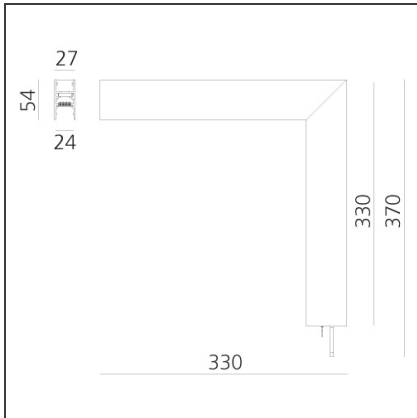

A.24 - Ceiling Magnetic Track - 90° Ceiling Track Corner (on perpendicular planes) - Brushed Bronze

IP20   

DESIGN BY

Carlotta de Bevilacqua

DESCRIPTION

A.24 is a new comprehensive and flexible system to design light in space. A single profile, only 24 mm thick, can be installed in the recessed, ceiling or suspension mode to continuously follow the angles on a flat or three-dimensional surface. This profile hosts to a variety of performance options: diffused light, sharp optical units with three beam angles, or a smart magnetic track. This makes A.24 a flexible system, as well as an open platform to accommodate other products from the Architectural collection. The suspension version also features direct emission. The three solutions can be alternated to match the architecture and the room functions with utmost flexibility. The competence of Artemide is revealed by the quality of light, as well as by the ability of A.24 to freely move in space, with direct power connection points up to 14 metres apart.

TECHNICAL DRAWINGS

FEATURES

Article Code:	AQ39320	Series:	Indoor
Colour:	Brushed Bronze		
Installation:	Ceiling, Suspension, Recessed		
Environment:	Indoor		

DIMENSIONS

Length:	cm 31.5
Width:	cm 5.4
Height:	cm 33
Weight:	kg 0.9