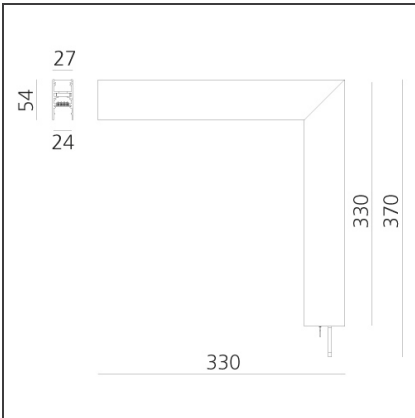

A.24 - Ceiling Magnetic Track - 90° Ceiling Track Corner (on perpendicular planes) - Brushed Copper

IP20   

DESIGN BY

Carlotta de Bevilacqua

DESCRIPTION

A.24 is an open platform. A single intelligent profile generates three light performances while following the architecture with continuity, freedom and exibility. It is a fluid system that harbours a patented optoelectronic technology.

TECHNICAL DRAWINGS

FEATURES

Article Code:	AQ39318	Series:	Indoor, 2018
Colour:	Brushed Copper		Artemide Collection
Installation:	Recessed, Suspension, Ceiling		
Environment:	Indoor		

DIMENSIONS

Length:	cm 31.5
Height:	cm 33