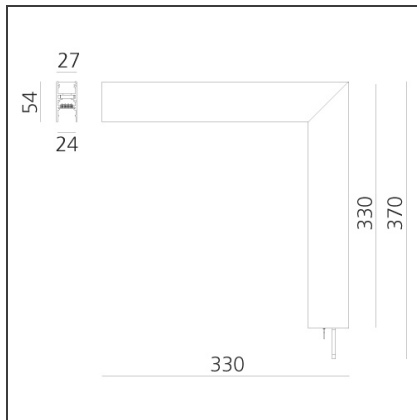

A.24 - Ceiling Magnetic Track - 90° Ceiling Track Corner (on perpendicular planes) - Brushed Silver

IP20   

DESIGN BY

Carlotta de Bevilacqua

DESCRIPTION

A.24 is an open platform. A single intelligent profile generates three light performances while following the architecture with continuity, freedom and exibility. It is a fluid system that harbours a patented optoelectronic technology.

TECHNICAL DRAWINGS

FEATURES

Article Code:	AQ39315	Series:	Indoor, 2018
Colour:	Brushed Silver		Artemide Collection
Installation:	Recessed, Suspension, Ceiling		
Environment:	Indoor		

DIMENSIONS

Length:	cm 31.5
Height:	cm 33