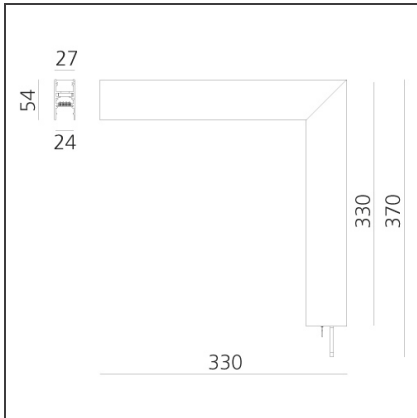

A.24 - Ceiling Magnetic Track - 90° Ceiling Track Corner (on perpendicular planes) - Brushed Silver

IP20   

DESIGN BY

Carlotta de Bevilacqua

DESCRIPTION

A.24 is a new comprehensive and flexible system to design light in space. A single profile, only 24 mm thick, can be installed in the recessed, ceiling or suspension mode to continuously follow the angles on a flat or three-dimensional surface. This profile hosts to a variety of performance options: diffused light, sharp optical units with three beam angles, or a smart magnetic track. This makes A.24 a flexible system, as well as an open platform to accommodate other products from the Architectural collection. The suspension version also features direct emission. The three solutions can be alternated to match the architecture and the room functions with utmost flexibility. The competence of Artemide is revealed by the quality of light, as well as by the ability of A.24 to freely move in space, with direct power connection points up to 14 metres apart.

TECHNICAL DRAWINGS

FEATURES

Article Code:	AQ39315	Series:	Indoor
Colour:	Brushed Silver		
Installation:	Ceiling, Suspension, Recessed		
Environment:	Indoor		

DIMENSIONS

Length:	cm 31.5
Width:	cm 5.4
Height:	cm 33
Weight:	kg 0.9

240W Ceiling power supply kit (cable length 2,2 m) - 230VAC-48VDC - IP20 - 321x91x111H - White - DALI AQ17201

240W Ceiling power supply kit (cable length 2,2 m) - 230VAC-48VDC - IP20 - 321x91x111H - Black - DALI AQ17204