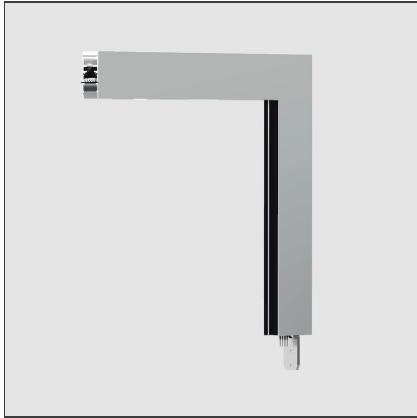

A.24 - Ceiling Magnetic Track - 90° Ceiling Track Corner (on perpendicular planes) - Brushed Silver

IP20   

DESIGN BY

Carlotta de Bevilacqua

DESCRIPTION

A.24 is a new comprehensive and flexible system to design light in space. A single profile, only 24 mm thick, can be installed in the recessed, ceiling or suspension mode to continuously follow the angles on a flat or three-dimensional surface. This profile hosts to a variety of performance options: diffused light, sharp optical units with three beam angles, or a smart magnetic track. This makes A.24 a flexible system, as well as an open platform to accommodate other products from the Architectural collection. The suspension version also features direct emission. The three solutions can be alternated to match the architecture and the room functions with utmost flexibility. The competence of Artemide is revealed by the quality of light, as well as by the ability of A.24 to freely move in space, with direct power connection points up to 14 metres apart.

TECHNICAL DRAWINGS

FEATURES

Article Code:	AQ39315	Series:	Indoor
Colour:	Brushed Silver		
Installation:	Ceiling, Suspension, Recessed		
Environment:	Indoor		

DIMENSIONS

Length:	cm 31.5
Width:	cm 5.4
Height:	cm 33
Weight:	kg 0.9

Notes

Each linear, angle and curved elements are provided with mechanical and electrical joints and installation accessories. End caps have to be ordered separately. Bracket for fixing to ceiling is included: 1 for 1176mm length or 2 for 2352mm length. Depending on the driver, the product can be undimmable or dimmable DALI.

ACCESSORIES

150W Ceiling power supply kit (cable length 2,2 m) - 230VAC-48VDC - IP20 - 321x91x111H - White - Undimmable AQ17901

A.24 - Ceiling - Cap for cable passage. (1 pcs) - Brushed Silver AQ39515

150W Ceiling power supply kit (cable length 2,2 m) - 230VAC-48VDC - IP20 - 321x91x111H - Black - Undimmable AQ17904