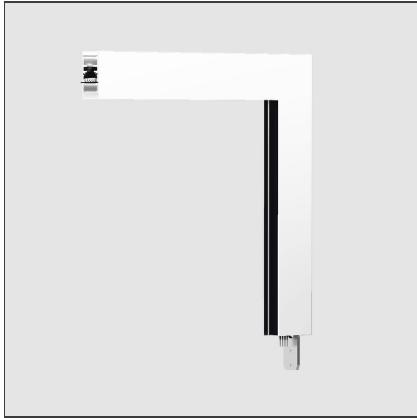

A.24 - Ceiling Magnetic Track - 90° Ceiling Track Corner (on perpendicular planes) - White

IP20   

DESIGN BY

Carlotta de Bevilacqua

DESCRIPTION

A.24 is a new comprehensive and flexible system to design light in space. A single profile, only 24 mm thick, can be installed in the recessed, ceiling or suspension mode to continuously follow the angles on a flat or three-dimensional surface. This profile hosts to a variety of performance options: diffused light, sharp optical units with three beam angles, or a smart magnetic track. This makes A.24 a flexible system, as well as an open platform to accommodate other products from the Architectural collection. The suspension version also features direct emission. The three solutions can be alternated to match the architecture and the room functions with utmost flexibility. The competence of Artemide is revealed by the quality of light, as well as by the ability of A.24 to freely move in space, with direct power connection points up to 14 metres apart.

TECHNICAL DRAWINGS

FEATURES

| | | | |
|----------------------|----------------------------------|----------------|--------|
| Article Code: | AQ39301 | Series: | Indoor |
| Colour: | White | | |
| Installation: | Ceiling, Suspension, Recessed | | |
| Environment: | Indoor | | |

DIMENSIONS

| | |
|----------------|---------|
| Length: | cm 31.5 |
| Width: | cm 5.4 |
| Height: | cm 33 |
| Weight: | kg 0.9 |

Notes

Each linear, angle and curved elements are provided with mechanical and electrical joints and installation accessories. End caps have to be ordered separately. Bracket for fixing to ceiling is included: 1 for 1176mm length or 2 for 2352mm length. Depending on the driver, the product can be undimmable or dimmable DALI.