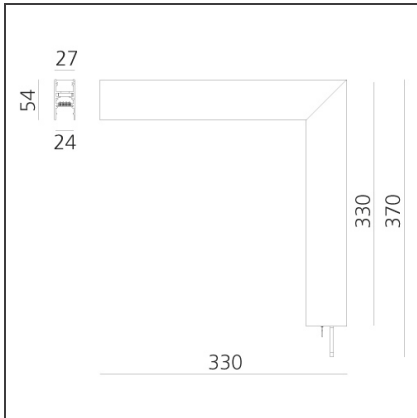

TECHNICAL DRAWINGS

FEATURES

Article Code:	AQ39301	Series:	Indoor, 2018
Colour:	White		Artemide Collection
Installation:	Recessed, Suspension, Ceiling		
Environment:	Indoor		

DIMENSIONS

Length:	cm 31.5
Height:	cm 33

Notes

Each linear, angle and curved elements are provided with mechanical and electrical joints and installation accessories. End caps have to be ordered separately. Bracket for fixing to ceiling is included: 1 for 1176mm lenght or 2 for 2352mm lenght.