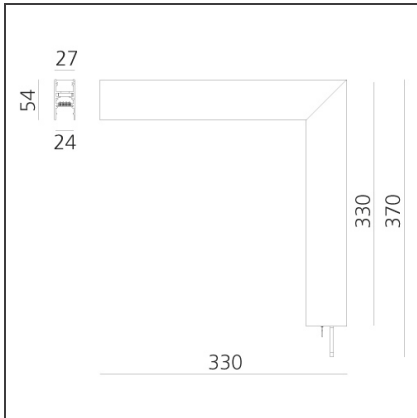

TECHNICAL DRAWINGS

FEATURES

Article Code:	AQ39301	Series:	Indoor
Colour:	White		
Installation:	Ceiling, Suspension, Recessed		
Environment:	Indoor		

DIMENSIONS

Length:	cm 31.5
Width:	cm 5.4
Height:	cm 33
Weight:	kg 0.9

Notes

Each linear, angle and curved elements are provided with mechanical and electrical joints and installation accessories. End caps have to be ordered separately. Bracket for fixing to ceiling is included: 1 for 1176mm length or 2 for 2352mm length. Depending on the driver, the product can be undimmable or dimmable DALI.