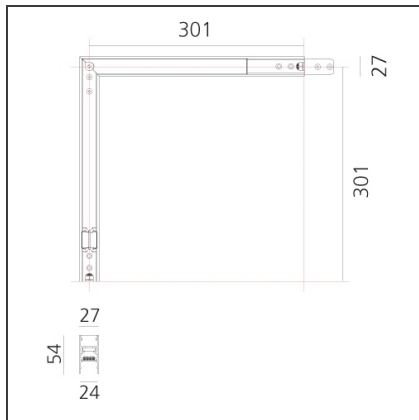

A.24 - Ceiling Magnetic Track - 90° Ceiling Track Corner (on same plane) - Black

IP20   

DESIGN BY

Carlotta de Bevilacqua

DESCRIPTION

A.24 is an open platform. A single intelligent profile generates three light performances while following the architecture with continuity, freedom and exibility. It is a fluid system that harbours a patented optoelectronic technology.

TECHNICAL DRAWINGS

FEATURES

Article Code:	AQ39204	Series:	Indoor, 2018
Colour:	Black		Artemide Collection
Installation:	Recessed, Suspension, Ceiling		
Environment:	Indoor		

DIMENSIONS

Length:	cm 31.5
Width:	cm 31.5

Notes

Each linear, angle and curved elements are provided with mechanical and electrical joints and installation accessories. End caps have to be ordered separately. Bracket for fixing to ceiling is included: 1 for 1176mm lenght or 2 for 2352mm lenght.