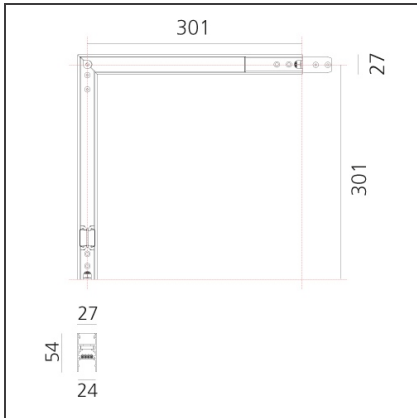

A.24 - Ceiling Magnetic Track - 90° Ceiling Track Corner (on same plane) - Black

IP20   

DESIGN BY

Carlotta de Bevilacqua

DESCRIPTION

A.24 is a new comprehensive and flexible system to design light in space. A single profile, only 24 mm thick, can be installed in the recessed, ceiling or suspension mode to continuously follow the angles on a flat or three-dimensional surface. This profile hosts to a variety of performance options: diffused light, sharp optical units with three beam angles, or a smart magnetic track. This makes A.24 a flexible system, as well as an open platform to accommodate other products from the Architectural collection. The suspension version also features direct emission. The three solutions can be alternated to match the architecture and the room functions with utmost flexibility. The competence of Artemide is revealed by the quality of light, as well as by the ability of A.24 to freely move in space, with direct power connection points up to 14 metres apart.

TECHNICAL DRAWINGS

FEATURES

Article Code:	AQ39204	Series:	Indoor
Colour:	Black		
Installation:	Ceiling, Suspension, Recessed		
Environment:	Indoor		

DIMENSIONS

Length:	cm 31.5
Width:	cm 31.5
Weight:	kg 0.9

240W Ceiling power supply kit (cable length 2,2 m) - 230VAC-48VDC - IP20 - 321x91x111H - White - DALI AQ17201

240W Ceiling power supply kit (cable length 2,2 m) - 230VAC-48VDC - IP20 - 321x91x111H - Black - DALI AQ17204