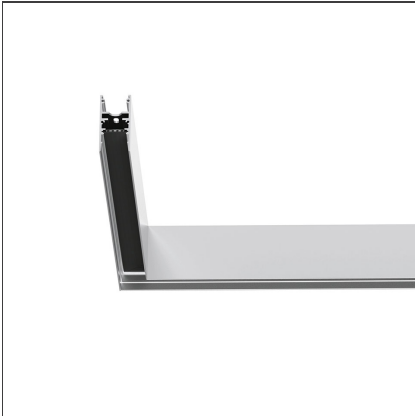

A.24 - Ceiling Magnetic Track - 90° Ceiling Track Corner (on same plane) - Black

IP20   

DESIGN BY

Carlotta de Bevilacqua

DESCRIPTION

A.24 is an open platform. A single intelligent profile generates three light performances while following the architecture with continuity, freedom and exibility. It is a fluid system that harbours a patented optoelectronic technology.

TECHNICAL DRAWINGS

FEATURES

Article Code:	AQ39204	Series:	Indoor, 2018
Colour:	Black		Artemide Collection
Installation:	Recessed, Suspension, Ceiling		
Environment:	Indoor		

DIMENSIONS

Length:	cm 31.5
Width:	cm 31.5

Notes

Each linear, angle and curved elements are provided with mechanical and electrical joints and installation accessories. End caps have to be ordered separately. Bracket for fixing to ceiling is included: 1 for 1176mm lenght or 2 for 2352mm lenght.