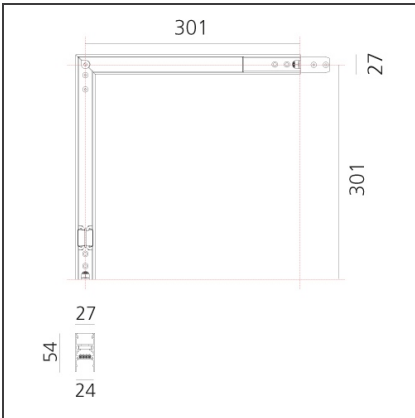

TECHNICAL DRAWINGS

FEATURES

Article Code:	AQ39220	Series:	Indoor, 2018
Colour:	Brushed Bronze		Artemide Collection
Installation:	Recessed, Suspension, Ceiling		
Environment:	Indoor		

DIMENSIONS

Length:	cm 31.5
Width:	cm 31.5

Notes

Each linear, angle and curved elements are provided with mechanical and electrical joints and installation accessories. End caps have to be ordered separately. Bracket for fixing to ceiling is included: 1 for 1176mm lenght or 2 for 2352mm lenght.