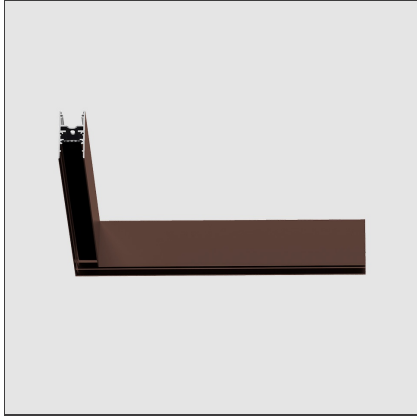

A.24 - Ceiling Magnetic Track - 90° Ceiling Track Corner (on same plane) - Brushed Bronze

IP20   

DESIGN BY

Carlotta de Bevilacqua

DESCRIPTION

A.24 is a new comprehensive and flexible system to design light in space. A single profile, only 24 mm thick, can be installed in the recessed, ceiling or suspension mode to continuously follow the angles on a flat or three-dimensional surface. This profile hosts to a variety of performance options: diffused light, sharp optical units with three beam angles, or a smart magnetic track. This makes A.24 a flexible system, as well as an open platform to accommodate other products from the Architectural collection. The suspension version also features direct emission. The three solutions can be alternated to match the architecture and the room functions with utmost flexibility. The competence of Artemide is revealed by the quality of light, as well as by the ability of A.24 to freely move in space, with direct power connection points up to 14 metres apart.

TECHNICAL DRAWINGS

FEATURES

Article Code:	AQ39220	Series:	Indoor
Colour:	Brushed Bronze		
Installation:	Ceiling, Suspension, Recessed		
Environment:	Indoor		

DIMENSIONS

Length:	cm 31.5
Width:	cm 31.5
Weight:	kg 0.9

Notes

Each linear, angle and curved elements are provided with mechanical and electrical joints and installation accessories. End caps have to be ordered separately. Bracket for fixing to ceiling is included: 1 for 1176mm length or 2 for 2352mm length. Depending on the driver, the product can be undimmable or dimmable DALI.

A.24 - Ceiling - Cap for cable passage. (1 pcs) - Brushed Bronze AQ39520

240W Bare power supply + plug 230VAC-48VDC IP20 - Undimmable (for dimmable version to be combined with "DALI-Selv interface") AQ18000