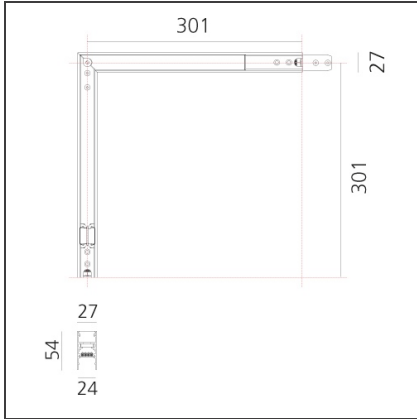

A.24 - Ceiling Magnetic Track - 90° Ceiling Track Corner (on same plane) - Brushed Bronze

IP20   

DESIGN BY

Carlotta de Bevilacqua

DESCRIPTION

A.24 is a new comprehensive and flexible system to design light in space. A single profile, only 24 mm thick, can be installed in the recessed, ceiling or suspension mode to continuously follow the angles on a flat or three-dimensional surface. This profile hosts to a variety of performance options: diffused light, sharp optical units with three beam angles, or a smart magnetic track. This makes A.24 a flexible system, as well as an open platform to accommodate other products from the Architectural collection. The suspension version also features direct emission. The three solutions can be alternated to match the architecture and the room functions with utmost flexibility. The competence of Artemide is revealed by the quality of light, as well as by the ability of A.24 to freely move in space, with direct power connection points up to 14 metres apart.

TECHNICAL DRAWINGS

FEATURES

Article Code:	AQ39220	Series:	Indoor
Colour:	Brushed Bronze		
Installation:	Ceiling, Suspension, Recessed		
Environment:	Indoor		

DIMENSIONS

Length:	cm 31.5
Width:	cm 31.5
Weight:	kg 0.9