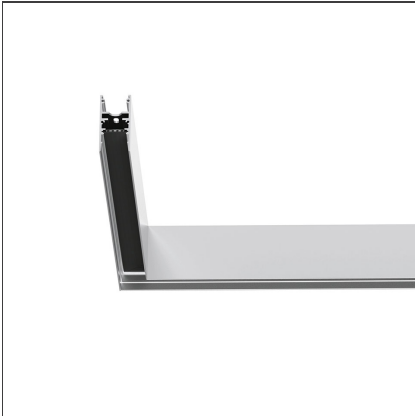

**A.24 - Ceiling Magnetic Track - 90° Ceiling Track Corner (on same plane) - Brushed Bronze**

IP20   

**DESIGN BY**

Carlotta de Bevilacqua

**DESCRIPTION**

A.24 is an open platform. A single intelligent profile generates three light performances while following the architecture with continuity, freedom and exibility. It is a fluid system that harbours a patented optoelectronic technology.

**TECHNICAL DRAWINGS**

**FEATURES**

<b>Article Code:</b>	AQ39220	<b>Series:</b>	Indoor, 2018
<b>Colour:</b>	Brushed Bronze		Artemide Collection
<b>Installation:</b>	Recessed, Suspension, Ceiling		
<b>Environment:</b>	Indoor		

**DIMENSIONS**

<b>Length:</b>	cm 31.5
<b>Width:</b>	cm 31.5

**Notes**

Each linear, angle and curved elements are provided with mechanical and electrical joints and installation accessories. End caps have to be ordered separately. Bracket for fixing to ceiling is included: 1 for 1176mm lenght or 2 for 2352mm lenght.