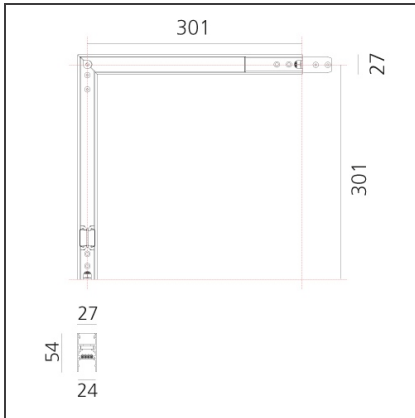

A.24 - Ceiling Magnetic Track - 90° Ceiling Track Corner (on same plane) - Brushed Copper

IP20   

DESIGN BY

Carlotta de Bevilacqua

DESCRIPTION

A.24 is an open platform. A single intelligent profile generates three light performances while following the architecture with continuity, freedom and exibility. It is a fluid system that harbours a patented optoelectronic technology.

TECHNICAL DRAWINGS

FEATURES

Article Code:	AQ39218	Series:	Indoor, 2018
Colour:	Brushed Copper		Artemide Collection
Installation:	Recessed, Suspension, Ceiling		
Environment:	Indoor		

DIMENSIONS

Length:	cm 31.5
Width:	cm 31.5