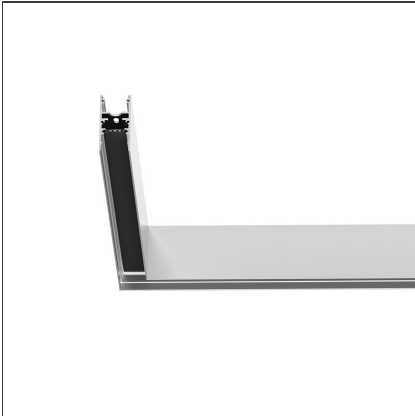

A.24 - Ceiling Magnetic Track - 90° Ceiling Track Corner (on same plane) - Brushed Copper

IP20   

DESIGN BY

Carlotta de Bevilacqua

DESCRIPTION

A.24 is an open platform. A single intelligent profile generates three light performances while following the architecture with continuity, freedom and exibility. It is a fluid system that harbours a patented optoelectronic technology.

TECHNICAL DRAWINGS

FEATURES

Article Code:	AQ39218	Series:	Indoor, 2018
Colour:	Brushed Copper		Artemide Collection
Installation:	Recessed, Suspension, Ceiling		
Environment:	Indoor		

DIMENSIONS

Length:	cm 31.5
Width:	cm 31.5

Notes

Each linear, angle and curved elements are provided with mechanical and electrical joints and installation accessories. End caps have to be ordered separately. Bracket for fixing to ceiling is included: 1 for 1176mm lenght or 2 for 2352mm lenght.