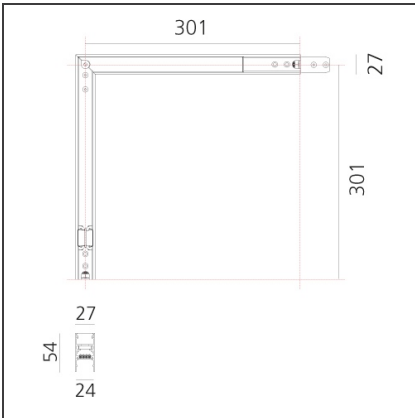

TECHNICAL DRAWINGS

FEATURES

Article Code:	AQ39215	Series:	Indoor, 2018
Colour:	Brushed Silver		Artemide Collection
Installation:	Recessed, Suspension, Ceiling		
Environment:	Indoor		

DIMENSIONS

Length:	cm 31.5
Width:	cm 31.5

Notes

Each linear, angle and curved elements are provided with mechanical and electrical joints and installation accessories. End caps have to be ordered separately. Bracket for fixing to ceiling is included: 1 for 1176mm lenght or 2 for 2352mm lenght.