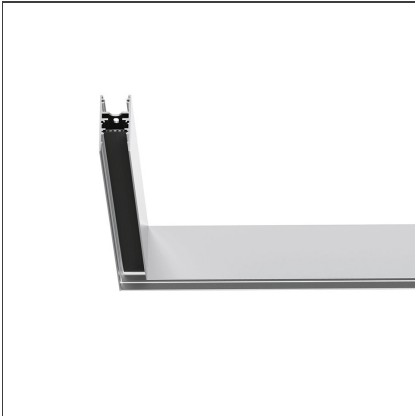

## A.24 - Ceiling Magnetic Track - 90° Ceiling Track Corner (on same plane) - Brushed Silver

IP20   

### DESCRIPTION

A.24 is an open platform. A single intelligent profile generates three light performances while following the architecture with continuity, freedom and exibility. It is a fluid system that harbours a patented optoelectronic technology.

### DIMENSIONS

<b>Length:</b>	cm 31.5
<b>Width:</b>	cm 31.5