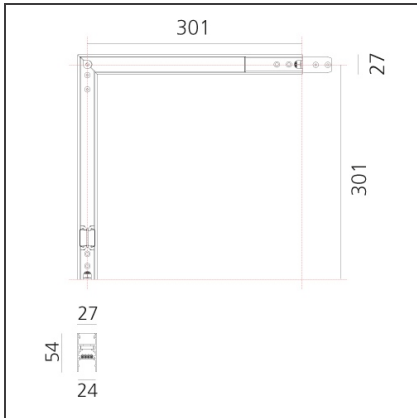

A.24 - Ceiling Magnetic Track - 90° Ceiling Track Corner (on same plane) - Brushed Silver

IP20   

DESIGN BY

Carlotta de Bevilacqua

DESCRIPTION

A.24 is a new comprehensive and flexible system to design light in space. A single profile, only 24 mm thick, can be installed in the recessed, ceiling or suspension mode to continuously follow the angles on a flat or three-dimensional surface. This profile hosts to a variety of performance options: diffused light, sharp optical units with three beam angles, or a smart magnetic track. This makes A.24 a flexible system, as well as an open platform to accommodate other products from the Architectural collection. The suspension version also features direct emission. The three solutions can be alternated to match the architecture and the room functions with utmost flexibility. The competence of Artemide is revealed by the quality of light, as well as by the ability of A.24 to freely move in space, with direct power connection points up to 14 metres apart.

TECHNICAL DRAWINGS

FEATURES

Article Code:	AQ39215	Series:	Indoor
Colour:	Brushed Silver		
Installation:	Ceiling, Suspension, Recessed		
Environment:	Indoor		

DIMENSIONS

Length:	cm 31.5
Width:	cm 31.5
Weight:	kg 0.9

240W Ceiling power supply kit (cable length 2,2 m) - 230VAC-48VDC - IP20 - 321x91x111H - White - DALI AQ17201

240W Ceiling power supply kit (cable length 2,2 m) - 230VAC-48VDC - IP20 - 321x91x111H - Black - DALI AQ17204