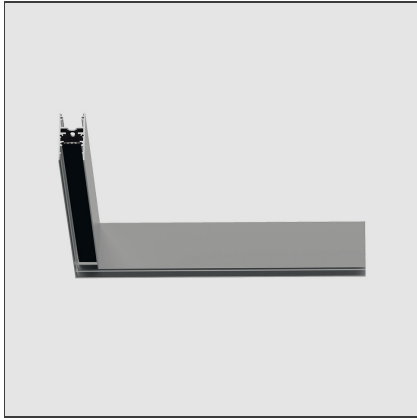

A.24 - Ceiling Magnetic Track - 90° Ceiling Track Corner (on same plane) - Brushed Silver

IP20   

DESIGN BY

Carlotta de Bevilacqua

DESCRIPTION

A.24 is a new comprehensive and flexible system to design light in space. A single profile, only 24 mm thick, can be installed in the recessed, ceiling or suspension mode to continuously follow the angles on a flat or three-dimensional surface. This profile hosts to a variety of performance options: diffused light, sharp optical units with three beam angles, or a smart magnetic track. This makes A.24 a flexible system, as well as an open platform to accommodate other products from the Architectural collection. The suspension version also features direct emission. The three solutions can be alternated to match the architecture and the room functions with utmost flexibility. The competence of Artemide is revealed by the quality of light, as well as by the ability of A.24 to freely move in space, with direct power connection points up to 14 metres apart.

TECHNICAL DRAWINGS

FEATURES

Article Code:	AQ39215	Series:	Indoor
Colour:	Brushed Silver		
Installation:	Ceiling, Suspension, Recessed		
Environment:	Indoor		

DIMENSIONS

Length:	cm 31.5
Width:	cm 31.5
Weight:	kg 0.9

Notes

Each linear, angle and curved elements are provided with mechanical and electrical joints and installation accessories. End caps have to be ordered separately. Bracket for fixing to ceiling is included: 1 for 1176mm length or 2 for 2352mm length. Depending on the driver, the product can be undimmable or dimmable DALI.

ACCESSORIES

150W Ceiling power supply kit (cable length 2,2 m) - 230VAC-48VDC - IP20 - 321x91x111H - White - Undimmable AQ17901

A.24 - Ceiling - Cap for cable passage. (1 pcs) - Brushed Silver AQ39515

150W Ceiling power supply kit (cable length 2,2 m) - 230VAC-48VDC - IP20 - 321x91x111H - Black - Undimmable AQ17904