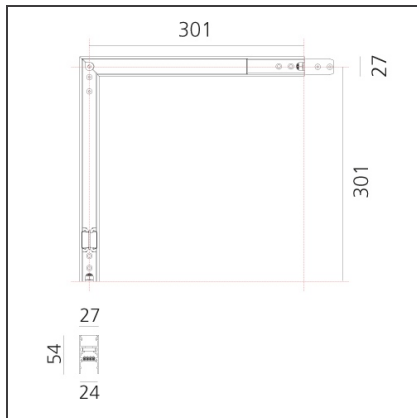

A.24 - Ceiling Magnetic Track - 90° Ceiling Track Corner (on same plane) - White

IP20   

DESIGN BY

Carlotta de Bevilacqua

DESCRIPTION

A.24 is a new comprehensive and flexible system to design light in space. A single profile, only 24 mm thick, can be installed in the recessed, ceiling or suspension mode to continuously follow the angles on a flat or three-dimensional surface. This profile hosts to a variety of performance options: diffused light, sharp optical units with three beam angles, or a smart magnetic track. This makes A.24 a flexible system, as well as an open platform to accommodate other products from the Architectural collection. The suspension version also features direct emission. The three solutions can be alternated to match the architecture and the room functions with utmost flexibility. The competence of Artemide is revealed by the quality of light, as well as by the ability of A.24 to freely move in space, with direct power connection points up to 14 metres apart.

TECHNICAL DRAWINGS

FEATURES

Article Code:	AQ39201	Series:	Indoor
Colour:	White		
Installation:	Ceiling, Suspension, Recessed		
Environment:	Indoor		

DIMENSIONS

Length:	cm 31.5
Width:	cm 31.5
Weight:	kg 0.9

240W Ceiling power supply kit (cable length 2,2 m) - 230VAC-48VDC - IP20 - 321x91x111H - White - DALI AQ17201

240W Ceiling power supply kit (cable length 2,2 m) - 230VAC-48VDC - IP20 - 321x91x111H - Black - DALI AQ17204