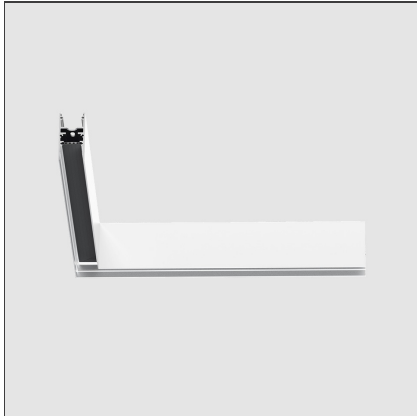

A.24 - Ceiling Magnetic Track - 90° Ceiling Track Corner (on same plane) - White

IP20   

DESIGN BY

Carlotta de Bevilacqua

DESCRIPTION

A.24 is a new comprehensive and flexible system to design light in space. A single profile, only 24 mm thick, can be installed in the recessed, ceiling or suspension mode to continuously follow the angles on a flat or three-dimensional surface. This profile hosts to a variety of performance options: diffused light, sharp optical units with three beam angles, or a smart magnetic track. This makes A.24 a flexible system, as well as an open platform to accommodate other products from the Architectural collection. The suspension version also features direct emission. The three solutions can be alternated to match the architecture and the room functions with utmost flexibility. The competence of Artemide is revealed by the quality of light, as well as by the ability of A.24 to freely move in space, with direct power connection points up to 14 metres apart.

TECHNICAL DRAWINGS

FEATURES

Article Code:	AQ39201	Series:	Indoor
Colour:	White		
Installation:	Ceiling, Suspension, Recessed		
Environment:	Indoor		

DIMENSIONS

Length:	cm 31.5
Width:	cm 31.5
Weight:	kg 0.9

Notes

Each linear, angle and curved elements are provided with mechanical and electrical joints and installation accessories. End caps have to be ordered separately. Bracket for fixing to ceiling is included: 1 for 1176mm length or 2 for 2352mm length. Depending on the driver, the product can be undimmable or dimmable DALI.

ACCESSORIES

150W Ceiling power supply kit (cable length 2,2 m) - 230VAC-48VDC - IP20 - 321x91x111H - White - Undimmable AQ17901

150W Ceiling power supply kit (cable length 2,2 m) - 230VAC-48VDC - IP20 - 321x91x111H - Black - Undimmable AQ17904