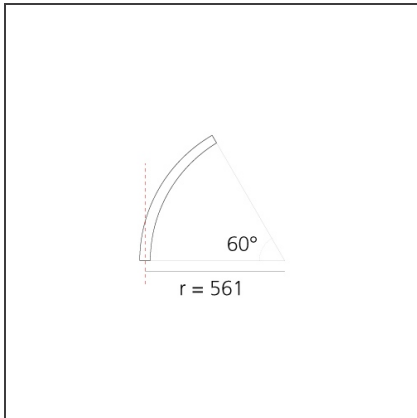

TECHNICAL DRAWINGS

FEATURES

Article Code:	AQ60004	Series:	Indoor, 2018
Colour:	Black		Artemide Collection
Installation:	Recessed, Suspension, Ceiling		
Environment:	Indoor		

DIMENSIONS

Notes

Each linear, angle and curved elements are provided with mechanical and electrical joints and installation accessories. End caps have to be ordered separately. Bracket for fixing to ceiling is included: 1 for 1176mm lenght or 2 for 2352mm lenght.