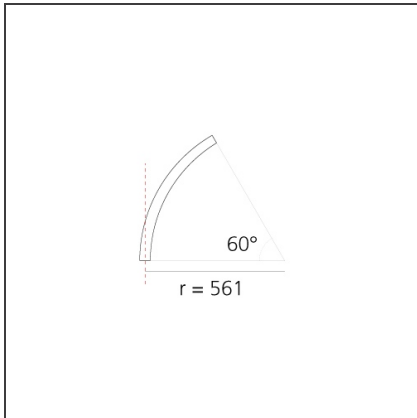

TECHNICAL DRAWINGS

FEATURES

Article Code:	AQ60004	Series:	Indoor
Colour:	Black		
Installation:	Ceiling, Suspension, Recessed		
Environment:	Indoor		

DIMENSIONS

Notes

Each linear, angle and curved elements are provided with mechanical and electrical joints and installation accessories. End caps have to be ordered separately. Bracket for fixing to ceiling is included: 1 for 1176mm length or 2 for 2352mm length. Depending on the driver, the product can be undimmable or dimmable DALI.