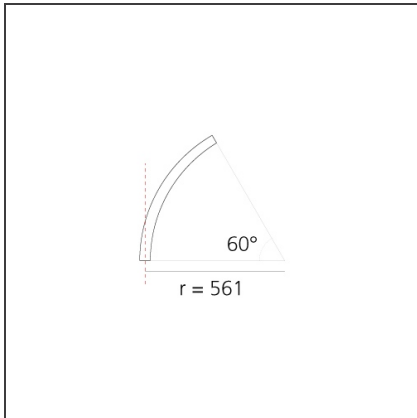

TECHNICAL DRAWINGS

FEATURES

Article Code:	AQ60020	Series:	Indoor
Colour:	Brushed Bronze		
Installation:	Ceiling, Suspension, Recessed		
Environment:	Indoor		

DIMENSIONS

Notes

Each linear, angle and curved elements are provided with mechanical and electrical joints and installation accessories. End caps have to be ordered separately. Bracket for fixing to ceiling is included: 1 for 1176mm length or 2 for 2352mm length. Depending on the driver, the product can be undimmable or dimmable DALI.