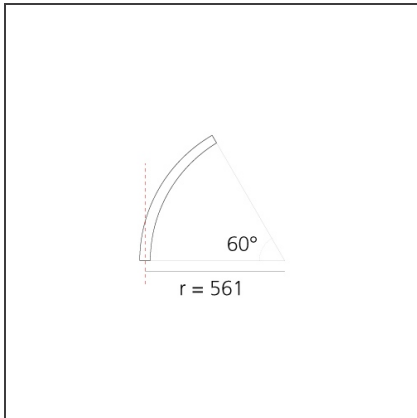

TECHNICAL DRAWINGS

FEATURES

Article Code:	AQ60018	Series:	Indoor, 2018
Colour:	Brushed Copper		Artemide Collection
Installation:	Recessed, Suspension, Ceiling		
Environment:	Indoor		

DIMENSIONS

Notes

Each linear, angle and curved elements are provided with mechanical and electrical joints and installation accessories. End caps have to be ordered separately. Bracket for fixing to ceiling is included: 1 for 1176mm lenght or 2 for 2352mm lenght.