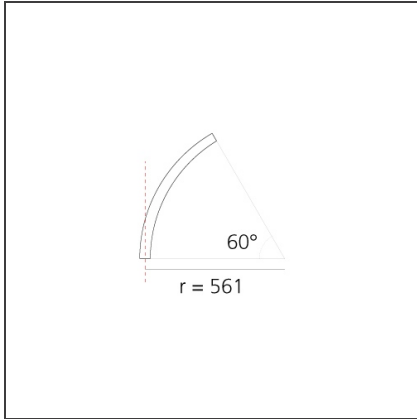

TECHNICAL DRAWINGS

FEATURES

Article Code:	AQ60015	Series:	Indoor
Colour:	Brushed Silver		
Installation:	Ceiling, Suspension, Recessed		
Environment:	Indoor		

DIMENSIONS

Notes

Each linear, angle and curved elements are provided with mechanical and electrical joints and installation accessories. End caps have to be ordered separately. Bracket for fixing to ceiling is included: 1 for 1176mm length or 2 for 2352mm length. Depending on the driver, the product can be undimmable or dimmable DALI.