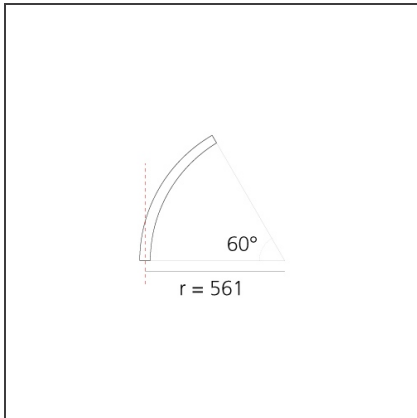

TECHNICAL DRAWINGS

FEATURES

Article Code:	AQ60001	Series:	Indoor, 2018
Colour:	White		Artemide Collection
Installation:	Recessed, Suspension, Ceiling		
Environment:	Indoor		

DIMENSIONS

Notes

Each linear, angle and curved elements are provided with mechanical and electrical joints and installation accessories. End caps have to be ordered separately. Bracket for fixing to ceiling is included: 1 for 1176mm lenght or 2 for 2352mm lenght.