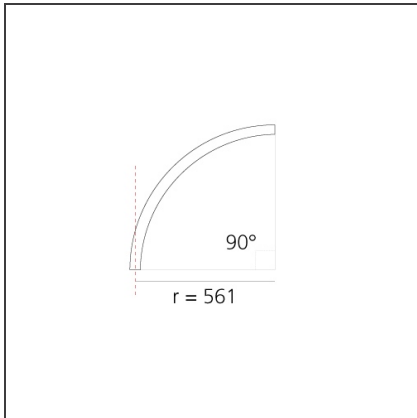

TECHNICAL DRAWINGS

FEATURES

Article Code:	AQ61004	Series:	Indoor, 2018
Colour:	Black		Artemide Collection
Installation:	Recessed, Suspension, Ceiling		
Environment:	Indoor		

DIMENSIONS

Notes

Each linear, angle and curved elements are provided with mechanical and electrical joints and installation accessories. End caps have to be ordered separately. Bracket for fixing to ceiling is included: 1 for 1176mm lenght or 2 for 2352mm lenght.