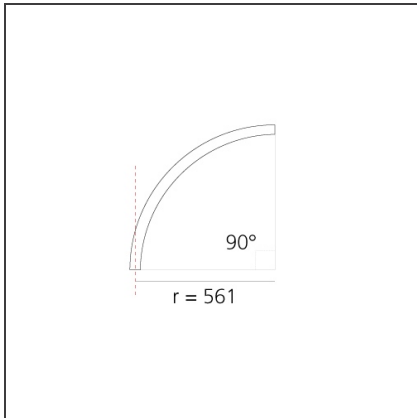

TECHNICAL DRAWINGS

FEATURES

Article Code:	AQ61020	Series:	Indoor, 2018
Colour:	Brushed Bronze		Artemide Collection
Installation:	Recessed, Suspension, Ceiling		
Environment:	Indoor		

DIMENSIONS

Notes

Each linear, angle and curved elements are provided with mechanical and electrical joints and installation accessories. End caps have to be ordered separately. Bracket for fixing to ceiling is included: 1 for 1176mm lenght or 2 for 2352mm lenght.