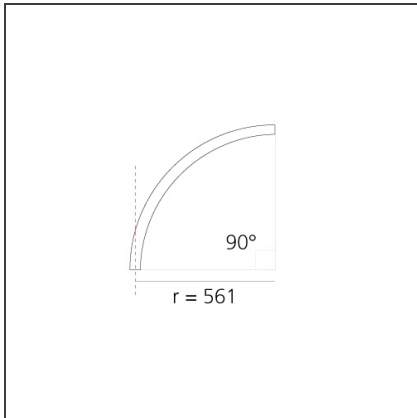

TECHNICAL DRAWINGS

FEATURES

Article Code:	AQ61015	Series:	Indoor
Colour:	Brushed Silver		
Installation:	Ceiling, Suspension, Recessed		
Environment:	Indoor		

DIMENSIONS

Notes

Each linear, angle and curved elements are provided with mechanical and electrical joints and installation accessories. End caps have to be ordered separately. Bracket for fixing to ceiling is included: 1 for 1176mm length or 2 for 2352mm length. Depending on the driver, the product can be undimmable or dimmable DALI.