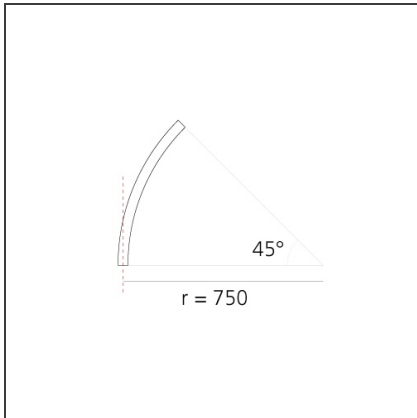

TECHNICAL DRAWINGS

FEATURES

Article Code:	AQ62004	Series:	Indoor, 2018
Colour:	Black		Artemide Collection
Installation:	Recessed, Suspension, Ceiling		
Environment:	Indoor		

DIMENSIONS

Notes

Each linear, angle and curved elements are provided with mechanical and electrical joints and installation accessories. End caps have to be ordered separately. Bracket for fixing to ceiling is included: 1 for 1176mm lenght or 2 for 2352mm lenght.