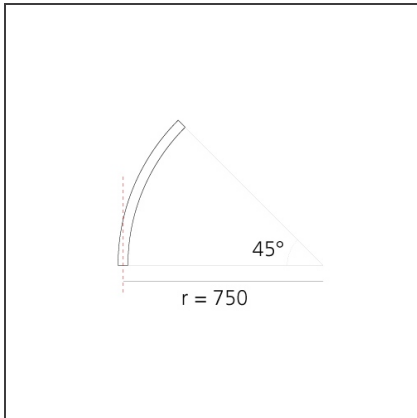

TECHNICAL DRAWINGS

FEATURES

Article Code:	AQ62020	Series:	Indoor
Colour:	Brushed Bronze		
Installation:	Ceiling, Suspension, Recessed		
Environment:	Indoor		

DIMENSIONS

Notes

Each linear, angle and curved elements are provided with mechanical and electrical joints and installation accessories. End caps have to be ordered separately. Bracket for fixing to ceiling is included: 1 for 1176mm length or 2 for 2352mm length. Depending on the driver, the product can be undimmable or dimmable DALI.