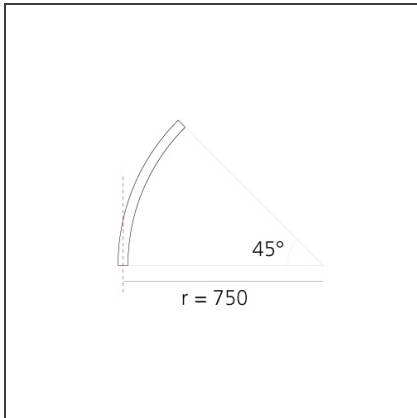

TECHNICAL DRAWINGS

FEATURES

Article Code:	AQ62015	Series:	Indoor
Colour:	Brushed Silver		
Installation:	Ceiling, Suspension, Recessed		
Environment:	Indoor		

DIMENSIONS

Notes

Each linear, angle and curved elements are provided with mechanical and electrical joints and installation accessories. End caps have to be ordered separately. Bracket for fixing to ceiling is included: 1 for 1176mm length or 2 for 2352mm length. Depending on the driver, the product can be undimmable or dimmable DALI.