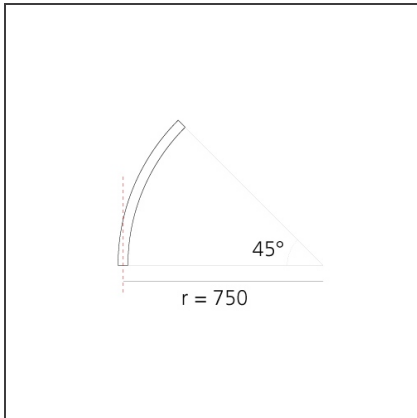

TECHNICAL DRAWINGS

FEATURES

Article Code:	AQ62001	Series:	Indoor
Colour:	White		
Installation:	Ceiling, Suspension, Recessed		
Environment:	Indoor		

DIMENSIONS

Notes

Each linear, angle and curved elements are provided with mechanical and electrical joints and installation accessories. End caps have to be ordered separately. Bracket for fixing to ceiling is included: 1 for 1176mm length or 2 for 2352mm length. Depending on the driver, the product can be undimmable or dimmable DALI.