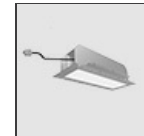

240W Recessed power supply kit (cable length 2,2 m) - 230VAC-48VDC - IP20 - 396x195x112H - APP Compatible AQ16801APP