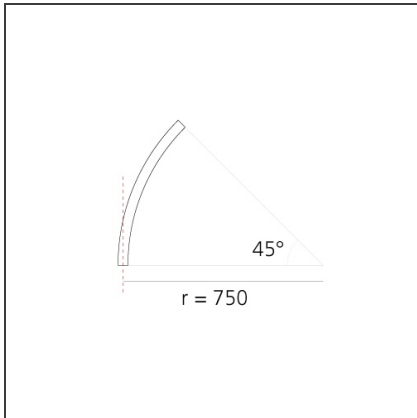

TECHNICAL DRAWINGS

FEATURES

Article Code:	AQ62001	Series:	Indoor, 2018
Colour:	White		Artemide Collection
Installation:	Recessed, Suspension, Ceiling		
Environment:	Indoor		

DIMENSIONS

Notes

Each linear, angle and curved elements are provided with mechanical and electrical joints and installation accessories. End caps have to be ordered separately. Bracket for fixing to ceiling is included: 1 for 1176mm lenght or 2 for 2352mm lenght.