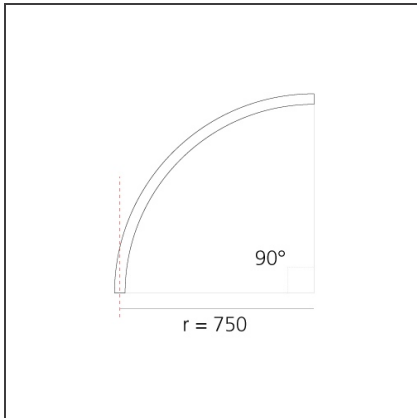

TECHNICAL DRAWINGS

FEATURES

Article Code:	AQ63004	Series:	Indoor, 2018
Colour:	Black		Artemide Collection
Installation:	Recessed, Suspension, Ceiling		
Environment:	Indoor		

DIMENSIONS

Notes

Each linear, angle and curved elements are provided with mechanical and electrical joints and installation accessories. End caps have to be ordered separately. Bracket for fixing to ceiling is included: 1 for 1176mm lenght or 2 for 2352mm lenght.