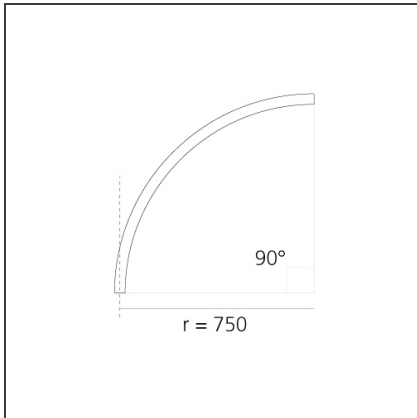

TECHNICAL DRAWINGS

FEATURES

Article Code:	AQ63004	Series:	Indoor
Colour:	Black		
Installation:	Ceiling, Suspension, Recessed		
Environment:	Indoor		

DIMENSIONS

Notes

Each linear, angle and curved elements are provided with mechanical and electrical joints and installation accessories. End caps have to be ordered separately. Bracket for fixing to ceiling is included: 1 for 1176mm length or 2 for 2352mm length. Depending on the driver, the product can be undimmable or dimmable DALI.