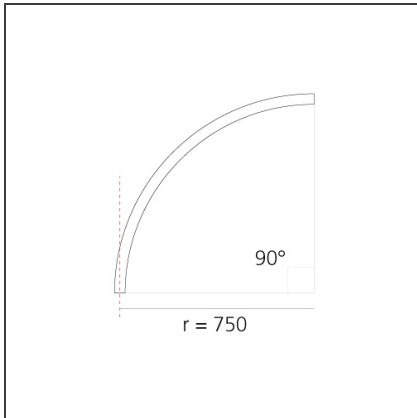

TECHNICAL DRAWINGS

FEATURES

Article Code:	AQ63020	Series:	Indoor
Colour:	Brushed Bronze		
Installation:	Ceiling, Suspension, Recessed		
Environment:	Indoor		

DIMENSIONS

Notes

Each linear, angle and curved elements are provided with mechanical and electrical joints and installation accessories. End caps have to be ordered separately. Bracket for fixing to ceiling is included: 1 for 1176mm length or 2 for 2352mm length. Depending on the driver, the product can be undimmable or dimmable DALI.