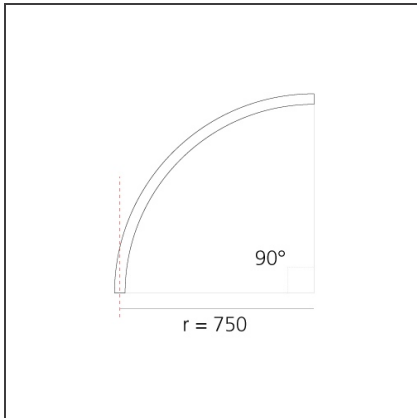

TECHNICAL DRAWINGS

FEATURES

Article Code:	AQ63020	Series:	Indoor, 2018
Colour:	Brushed Bronze		Artemide Collection
Installation:	Recessed, Suspension, Ceiling		
Environment:	Indoor		

DIMENSIONS

Notes

Each linear, angle and curved elements are provided with mechanical and electrical joints and installation accessories. End caps have to be ordered separately. Bracket for fixing to ceiling is included: 1 for 1176mm lenght or 2 for 2352mm lenght.