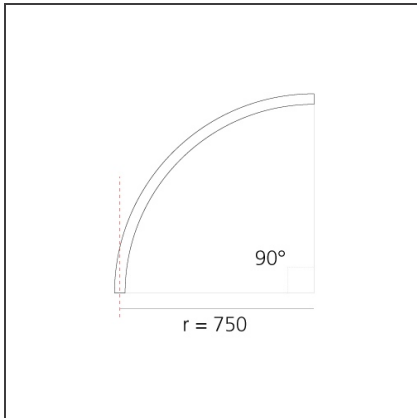

TECHNICAL DRAWINGS

FEATURES

Article Code:	AQ63015	Series:	Indoor
Colour:	Brushed Silver		
Installation:	Ceiling, Suspension, Recessed		
Environment:	Indoor		

DIMENSIONS

Notes

Each linear, angle and curved elements are provided with mechanical and electrical joints and installation accessories. End caps have to be ordered separately. Bracket for fixing to ceiling is included: 1 for 1176mm length or 2 for 2352mm length. Depending on the driver, the product can be undimmable or dimmable DALI.