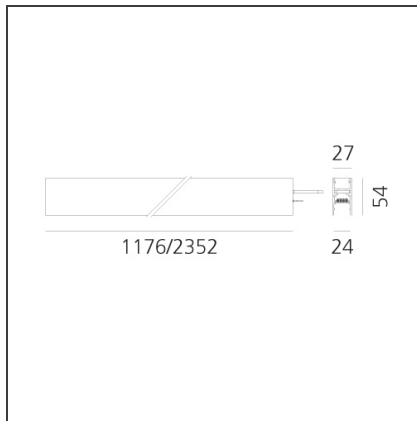

TECHNICAL DRAWINGS

FEATURES

Article Code:	AQ30004	Series:	Indoor
Colour:	Black		
Installation:	Ceiling, Suspension, Recessed		
Environment:	Indoor		

DIMENSIONS

Length:	cm 117.6
Width:	cm 2.7
Height:	cm 5.4
Weight:	kg 1.7

Notes

Each linear, angle and curved elements are provided with mechanical and electrical joints and installation accessories. End caps have to be ordered separately. Bracket for fixing to ceiling is included: 1 for 1176mm length or 2 for 2352mm length. Depending on the driver, the product can be undimmable or dimmable DALI.