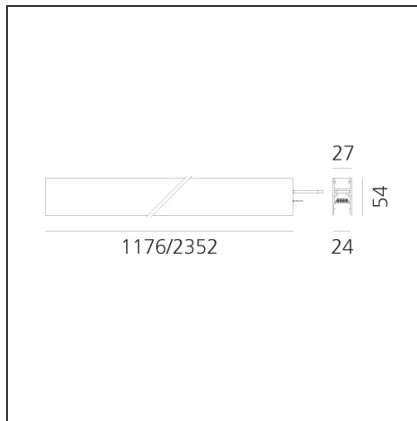

A.24 - Ceiling Magnetic Track - Track - 1176mm - Brushed Bronze

IP20   

DESIGN BY

Carlotta de Bevilacqua

DESCRIPTION

A.24 is a new comprehensive and flexible system to design light in space. A single profile, only 24 mm thick, can be installed in the recessed, ceiling or suspension mode to continuously follow the angles on a flat or three-dimensional surface. This profile hosts to a variety of performance options: diffused light, sharp optical units with three beam angles, or a smart magnetic track. This makes A.24 a flexible system, as well as an open platform to accommodate other products from the Architectural collection. The suspension version also features direct emission. The three solutions can be alternated to match the architecture and the room functions with utmost flexibility. The competence of Artemide is revealed by the quality of light, as well as by the ability of A.24 to freely move in space, with direct power connection points up to 14 metres apart.

TECHNICAL DRAWINGS

FEATURES

Article Code:	AQ30020	Series:	Indoor
Colour:	Brushed Bronze		
Installation:	Ceiling, Suspension, Recessed		
Environment:	Indoor		

DIMENSIONS

Length:	cm 117.6
Width:	cm 2.7
Height:	cm 5.4
Weight:	kg 1.7