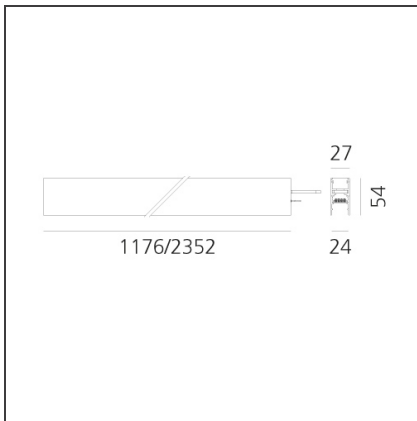

A.24 - Ceiling Magnetic Track - Track - 1176mm - Brushed Copper

IP20   

DESIGN BY

Carlotta de Bevilacqua

DESCRIPTION

A.24 is an open platform. A single intelligent profile generates three light performances while following the architecture with continuity, freedom and exibility. It is a fluid system that harbours a patented optoelectronic technology.

TECHNICAL DRAWINGS

FEATURES

Article Code:	AQ30018	Series:	Indoor, 2018
Colour:	Brushed Copper		Artemide Collection
Installation:	Recessed, Suspension, Ceiling		
Environment:	Indoor		

DIMENSIONS

Length:	cm 118
Width:	cm 2.7
Height:	cm 5.4