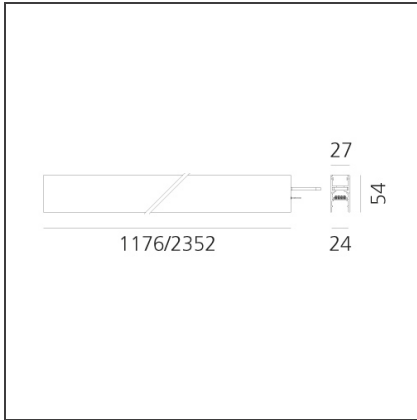

A.24 - Ceiling Magnetic Track - Track - 1176mm - Brushed Copper

IP20   

DESIGN BY

Carlotta de Bevilacqua

DESCRIPTION

A.24 is a new comprehensive and flexible system to design light in space. A single profile, only 24 mm thick, can be installed in the recessed, ceiling or suspension mode to continuously follow the angles on a flat or three-dimensional surface. This profile hosts to a variety of performance options: diffused light, sharp optical units with three beam angles, or a smart magnetic track. This makes A.24 a flexible system, as well as an open platform to accommodate other products from the Architectural collection. The suspension version also features direct emission. The three solutions can be alternated to match the architecture and the room functions with utmost flexibility. The competence of Artemide is revealed by the quality of light, as well as by the ability of A.24 to freely move in space, with direct power connection points up to 14 metres apart.

TECHNICAL DRAWINGS

FEATURES

Article Code:	AQ30018	Series:	Indoor
Colour:	Brushed Copper		
Installation:	Ceiling, Suspension, Recessed		
Environment:	Indoor		

DIMENSIONS

Length:	cm 117.6
Width:	cm 2.7
Height:	cm 5.4
Weight:	kg 1.7