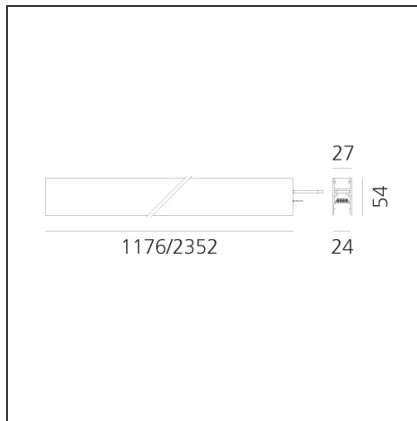

A.24 - Ceiling Magnetic Track - Track - 1176mm - Brushed Silver

IP20   

DESIGN BY

Carlotta de Bevilacqua

DESCRIPTION

A.24 is a new comprehensive and flexible system to design light in space. A single profile, only 24 mm thick, can be installed in the recessed, ceiling or suspension mode to continuously follow the angles on a flat or three-dimensional surface. This profile hosts to a variety of performance options: diffused light, sharp optical units with three beam angles, or a smart magnetic track. This makes A.24 a flexible system, as well as an open platform to accommodate other products from the Architectural collection. The suspension version also features direct emission. The three solutions can be alternated to match the architecture and the room functions with utmost flexibility. The competence of Artemide is revealed by the quality of light, as well as by the ability of A.24 to freely move in space, with direct power connection points up to 14 metres apart.

TECHNICAL DRAWINGS

FEATURES

Article Code:	AQ30015	Series:	Indoor
Colour:	Brushed Silver		
Installation:	Ceiling, Suspension, Recessed		
Environment:	Indoor		

DIMENSIONS

Length:	cm 117.6
Width:	cm 2.7
Height:	cm 5.4
Weight:	kg 1.7