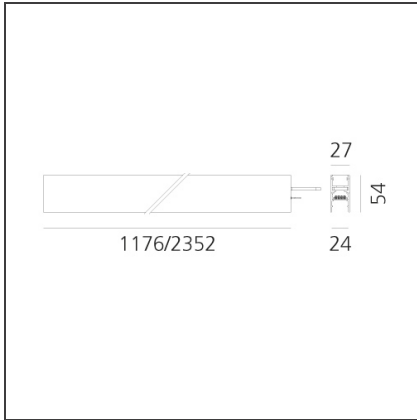

TECHNICAL DRAWINGS

FEATURES

Article Code:	AQ30001	Series:	Indoor
Colour:	White		
Installation:	Ceiling, Suspension, Recessed		
Environment:	Indoor		

DIMENSIONS

Length:	cm 117.6
Width:	cm 2.7
Height:	cm 5.4
Weight:	kg 1.7

Notes

Each linear, angle and curved elements are provided with mechanical and electrical joints and installation accessories. End caps have to be ordered separately. Bracket for fixing to ceiling is included: 1 for 1176mm length or 2 for 2352mm length. Depending on the driver, the product can be undimmable or dimmable DALI.