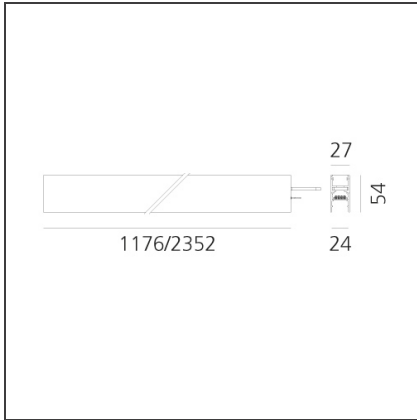

TECHNICAL DRAWINGS

FEATURES

Article Code:	AQ30104	Series:	Indoor
Colour:	Black		
Installation:	Ceiling, Suspension, Recessed		
Environment:	Indoor		

DIMENSIONS

Length:	cm 235.2
Width:	cm 2.7
Height:	cm 5.4
Weight:	kg 2.7

Notes

Each linear, angle and curved elements are provided with mechanical and electrical joints and installation accessories. End caps have to be ordered separately. Bracket for fixing to ceiling is included: 1 for 1176mm length or 2 for 2352mm length. Depending on the driver, the product can be undimmable or dimmable DALI.