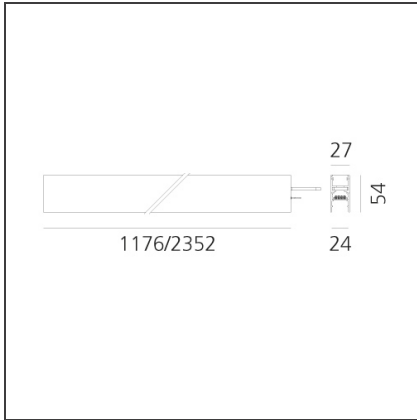

TECHNICAL DRAWINGS

FEATURES

Article Code:	AQ30120	Series:	Indoor
Colour:	Brushed Bronze		
Installation:	Ceiling, Suspension, Recessed		
Environment:	Indoor		

DIMENSIONS

Length:	cm 235.2
Width:	cm 2.7
Height:	cm 5.4
Weight:	kg 2.7

Notes

Each linear, angle and curved elements are provided with mechanical and electrical joints and installation accessories. End caps have to be ordered separately. Bracket for fixing to ceiling is included: 1 for 1176mm length or 2 for 2352mm length. Depending on the driver, the product can be undimmable or dimmable DALI.