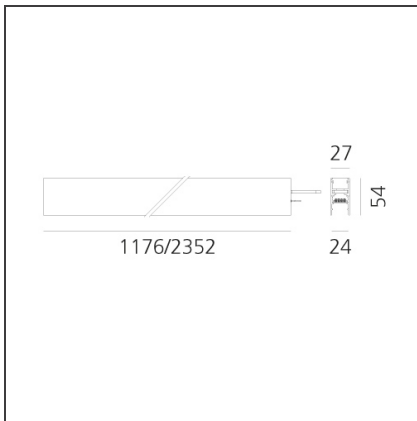

A.24 - Ceiling Magnetic Track - Track - 2352mm - Brushed Copper

IP20   

DESIGN BY

Carlotta de Bevilacqua

DESCRIPTION

A.24 is an open platform. A single intelligent profile generates three light performances while following the architecture with continuity, freedom and exibility. It is a fluid system that harbours a patented optoelectronic technology.

TECHNICAL DRAWINGS

FEATURES

Article Code:	AQ30118	Series:	Indoor, 2018 Artemide Collection
Colour:	Brushed Copper		
Installation:	Recessed, Suspension, Ceiling		
Environment:	Indoor		

DIMENSIONS

Length:	cm 235
Width:	cm 2.7
Height:	cm 5.4