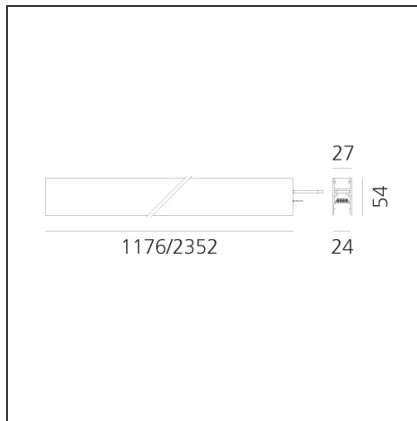

A.24 - Ceiling Magnetic Track - Track - 2352mm - Brushed Silver

IP20   

DESIGN BY

Carlotta de Bevilacqua

DESCRIPTION

A.24 is a new comprehensive and flexible system to design light in space. A single profile, only 24 mm thick, can be installed in the recessed, ceiling or suspension mode to continuously follow the angles on a flat or three-dimensional surface. This profile hosts to a variety of performance options: diffused light, sharp optical units with three beam angles, or a smart magnetic track. This makes A.24 a flexible system, as well as an open platform to accommodate other products from the Architectural collection. The suspension version also features direct emission. The three solutions can be alternated to match the architecture and the room functions with utmost flexibility. The competence of Artemide is revealed by the quality of light, as well as by the ability of A.24 to freely move in space, with direct power connection points up to 14 metres apart.

TECHNICAL DRAWINGS

FEATURES

Article Code:	AQ30115	Series:	Indoor
Colour:	Brushed Silver		
Installation:	Ceiling, Suspension, Recessed		
Environment:	Indoor		

DIMENSIONS

Length:	cm 235.2
Width:	cm 2.7
Height:	cm 5.4
Weight:	kg 2.7