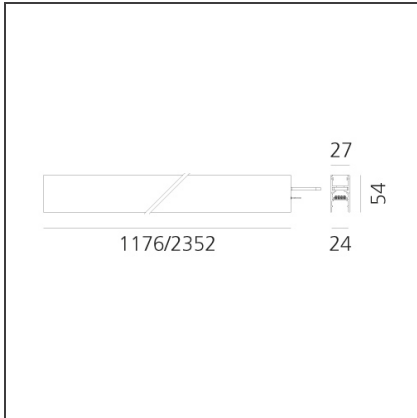

TECHNICAL DRAWINGS

FEATURES

Article Code:	AQ30101	Series:	Indoor, 2018 Artemide Collection
Colour:	White		
Installation:	Recessed, Suspension, Ceiling		
Environment:	Indoor		

DIMENSIONS

Length:	cm 235
Width:	cm 2.7
Height:	cm 5.4

Notes

Each linear, angle and curved elements are provided with mechanical and electrical joints and installation accessories. End caps have to be ordered separately. Bracket for fixing to ceiling is included: 1 for 1176mm length or 2 for 2352mm length.