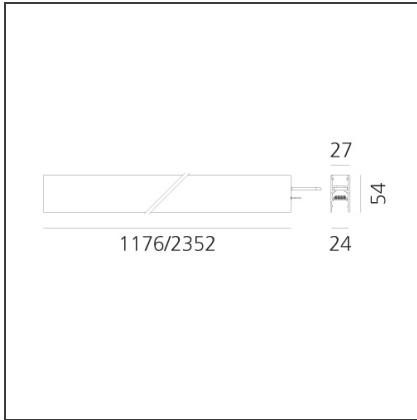

A.24 - Ceiling Magnetic Track - Track - 2352mm - White

IP20   

DESIGN BY

Carlotta de Bevilacqua

DESCRIPTION

A.24 is a new comprehensive and flexible system to design light in space. A single profile, only 24 mm thick, can be installed in the recessed, ceiling or suspension mode to continuously follow the angles on a flat or three-dimensional surface. This profile hosts to a variety of performance options: diffused light, sharp optical units with three beam angles, or a smart magnetic track. This makes A.24 a flexible system, as well as an open platform to accommodate other products from the Architectural collection. The suspension version also features direct emission. The three solutions can be alternated to match the architecture and the room functions with utmost flexibility. The competence of Artemide is revealed by the quality of light, as well as by the ability of A.24 to freely move in space, with direct power connection points up to 14 metres apart.

TECHNICAL DRAWINGS

FEATURES

Article Code:	AQ30101	Series:	Indoor
Colour:	White		
Installation:	Ceiling, Suspension, Recessed		
Environment:	Indoor		

DIMENSIONS

Length:	cm 235.2
Width:	cm 2.7
Height:	cm 5.4
Weight:	kg 2.7