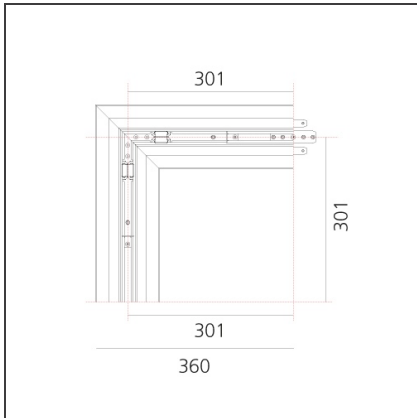

TECHNICAL DRAWINGS

FEATURES

Article Code:	AQ15504	Series:	Indoor
Colour:	Black		
Installation:	Ceiling, Suspension, Recessed		
Environment:	Indoor		

DIMENSIONS

Length:	cm 30.1
Width:	cm 30.1
Weight:	kg 0.8

Notes

Each linear, angle and curved elements are provided with mechanical and electrical joints and installation accessories. End caps have to be ordered separately. Depending on the driver, the product can be undimmable or dimmable DALI.