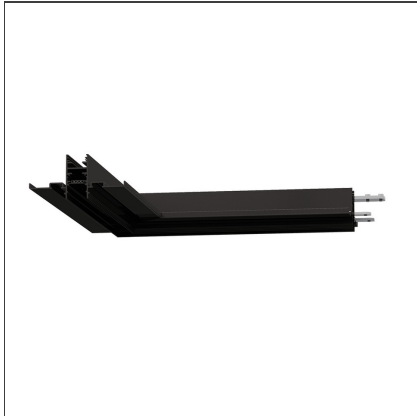

## A.24 - Recessed Magnetic Track - 90° Recessed Track Corner (on same plane) - Black

IP20

### DESCRIPTION

A.24 is a new comprehensive and flexible system to design light in space. A single profile, only 24 mm thick, can be installed in the recessed, ceiling or suspension mode to continuously follow the angles on a flat or three-dimensional surface. This profile hosts to a variety of performance options: diffused light, sharp optical units with three beam angles, or a smart magnetic track. This makes A.24 a flexible system, as well as an open platform to accommodate other products from the Architectural collection. The suspension version also features direct emission. The three solutions can be alternated to match the architecture and the room functions with utmost flexibility. The competence of Artemide is revealed by the quality of light, as well as by the ability of A.24 to freely move in space, with direct power connection points up to 14 metres apart.

### DIMENSIONS

<b>Length:</b>	cm 30.1
<b>Width:</b>	cm 30.1
<b>Weight:</b>	kg 0.8

**ACCESSORIES**

150W Ceiling power supply kit (cable length 2,2 m) - 230VAC-48VDC - IP20 - 321x91x111H - White - Undimmable AQ17901

150W Ceiling power supply kit (cable length 2,2 m) - 230VAC-48VDC - IP20 - 321x91x111H - Black - Undimmable AQ17904