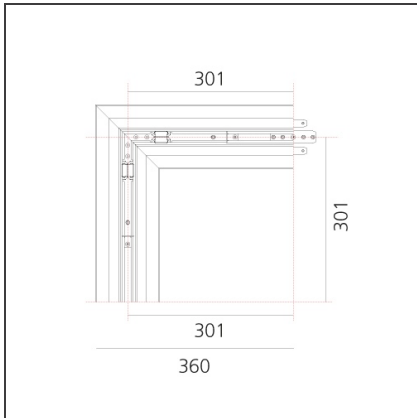

A.24 - Recessed Magnetic Track - 90° Recessed Track Corner (on same plane) - White

IP20   

DESIGN BY

Carlotta de Bevilacqua

DESCRIPTION

A.24 is a new comprehensive and flexible system to design light in space. A single profile, only 24 mm thick, can be installed in the recessed, ceiling or suspension mode to continuously follow the angles on a flat or three-dimensional surface. This profile hosts to a variety of performance options: diffused light, sharp optical units with three beam angles, or a smart magnetic track. This makes A.24 a flexible system, as well as an open platform to accommodate other products from the Architectural collection. The suspension version also features direct emission. The three solutions can be alternated to match the architecture and the room functions with utmost flexibility. The competence of Artemide is revealed by the quality of light, as well as by the ability of A.24 to freely move in space, with direct power connection points up to 14 metres apart.

TECHNICAL DRAWINGS

FEATURES

Article Code:	AQ15501	Series:	Indoor
Colour:	White		
Installation:	Ceiling, Suspension, Recessed		
Environment:	Indoor		

DIMENSIONS

Length:	cm 30.1
Width:	cm 30.1
Weight:	kg 0.8

240W Ceiling power supply kit (cable length 2,2 m) - 230VAC-48VDC - IP20 - 321x91x111H - White - DALI AQ17201

240W Ceiling power supply kit (cable length 2,2 m) - 230VAC-48VDC - IP20 - 321x91x111H - Black - DALI AQ17204