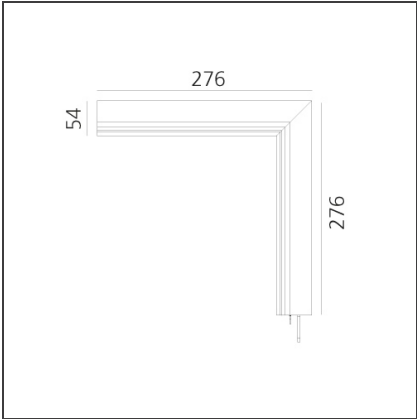

A.24 - Recessed Magnetic Track - 90° Recessed Wall/Ceiling Track Corner (on perpendicular planes) - Black

IP20   

DESIGN BY

Carlotta de Bevilacqua

DESCRIPTION

A.24 is an open platform. A single intelligent profile generates three light performances while following the architecture with continuity, freedom and exibility. It is a fluid system that harbours a patented optoelectronic technology.

TECHNICAL DRAWINGS

FEATURES

Article Code:	AQ15604	Series:	Indoor, 2018
Colour:	Black		Artemide Collection
Installation:	Recessed, Suspension, Ceiling		
Environment:	Indoor		

DIMENSIONS

Length:	cm 27.6
Height:	cm 27.6