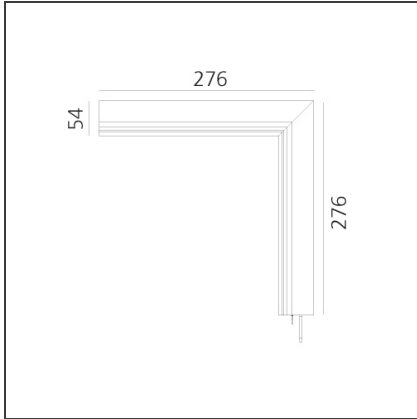

A.24 - Recessed Magnetic Track - 90° Recessed Wall/Ceiling Track Corner (on perpendicular planes) - Black

IP20   

DESIGN BY

Carlotta de Bevilacqua

DESCRIPTION

A.24 is a new comprehensive and flexible system to design light in space. A single profile, only 24 mm thick, can be installed in the recessed, ceiling or suspension mode to continuously follow the angles on a flat or three-dimensional surface. This profile hosts to a variety of performance options: diffused light, sharp optical units with three beam angles, or a smart magnetic track. This makes A.24 a flexible system, as well as an open platform to accommodate other products from the Architectural collection. The suspension version also features direct emission. The three solutions can be alternated to match the architecture and the room functions with utmost flexibility. The competence of Artemide is revealed by the quality of light, as well as by the ability of A.24 to freely move in space, with direct power connection points up to 14 metres apart.

TECHNICAL DRAWINGS

FEATURES

Article Code:	AQ15604	Series:	Indoor
Colour:	Black		
Installation:	Ceiling, Suspension, Recessed		
Environment:	Indoor		

DIMENSIONS

Length:	cm 27.6
Height:	cm 27.6
Weight:	kg 0.8