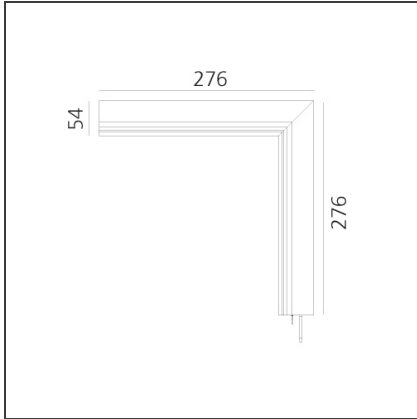

A.24 - Recessed Magnetic Track - 90° Recessed Wall/Ceiling Track Corner (on perpendicular planes) - White

IP20   

DESIGN BY

Carlotta de Bevilacqua

DESCRIPTION

A.24 is a new comprehensive and flexible system to design light in space. A single profile, only 24 mm thick, can be installed in the recessed, ceiling or suspension mode to continuously follow the angles on a flat or three-dimensional surface. This profile hosts to a variety of performance options: diffused light, sharp optical units with three beam angles, or a smart magnetic track. This makes A.24 a flexible system, as well as an open platform to accommodate other products from the Architectural collection. The suspension version also features direct emission. The three solutions can be alternated to match the architecture and the room functions with utmost flexibility. The competence of Artemide is revealed by the quality of light, as well as by the ability of A.24 to freely move in space, with direct power connection points up to 14 metres apart.

TECHNICAL DRAWINGS

FEATURES

Article Code:	AQ15601	Series:	Indoor
Colour:	White		
Installation:	Ceiling, Suspension, Recessed		
Environment:	Indoor		

DIMENSIONS

Length:	cm 27.6
Height:	cm 27.6
Weight:	kg 0.8