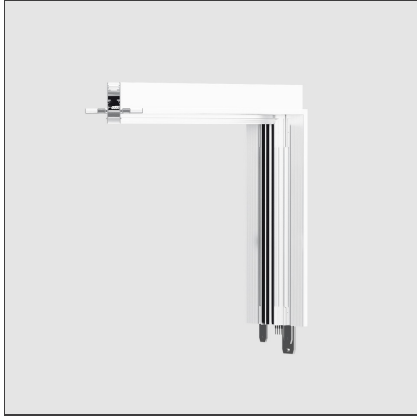

A.24 - Recessed Magnetic Track - 90° Recessed Wall/Ceiling Track Corner (on perpendicular planes) - White

IP20   

DESIGN BY

Carlotta de Bevilacqua

DESCRIPTION

A.24 is a new comprehensive and flexible system to design light in space. A single profile, only 24 mm thick, can be installed in the recessed, ceiling or suspension mode to continuously follow the angles on a flat or three-dimensional surface. This profile hosts to a variety of performance options: diffused light, sharp optical units with three beam angles, or a smart magnetic track. This makes A.24 a flexible system, as well as an open platform to accommodate other products from the Architectural collection. The suspension version also features direct emission. The three solutions can be alternated to match the architecture and the room functions with utmost flexibility. The competence of Artemide is revealed by the quality of light, as well as by the ability of A.24 to freely move in space, with direct power connection points up to 14 metres apart.

TECHNICAL DRAWINGS

FEATURES

Article Code:	AQ15601	Series:	Indoor
Colour:	White		
Installation:	Ceiling, Suspension, Recessed		
Environment:	Indoor		

DIMENSIONS

Length:	cm 27.6
Height:	cm 27.6
Weight:	kg 0.8

ACCESSORIES

150W Ceiling power supply kit (cable length 2,2 m) - 230VAC-48VDC - IP20 - 321x91x111H - White - Undimmable AQ17901

150W Ceiling power supply kit (cable length 2,2 m) - 230VAC-48VDC - IP20 - 321x91x111H - Black - Undimmable AQ17904

240W Ceiling power supply kit (cable length 2,2 m) - 230VAC-48VDC - IP20 - 321x91x111H - White - APP Compatible AQ17201APP

A.24 - Recessed - Transition joint - Use between different typology modules (track-diffusing-sharping) - White AQ29001