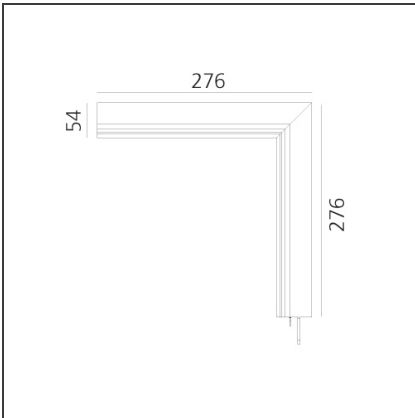

TECHNICAL DRAWINGS

FEATURES

Article Code:	AQ15601	Series:	Indoor, 2018
Colour:	White		Artemide Collection
Installation:	Recessed, Suspension, Ceiling		
Environment:	Indoor		

DIMENSIONS

Length:	cm 27.6
Height:	cm 27.6

Notes

Each linear, angle and curved elements are provided with mechanical and electrical joints and installation accessories. End caps have to be ordered separately.